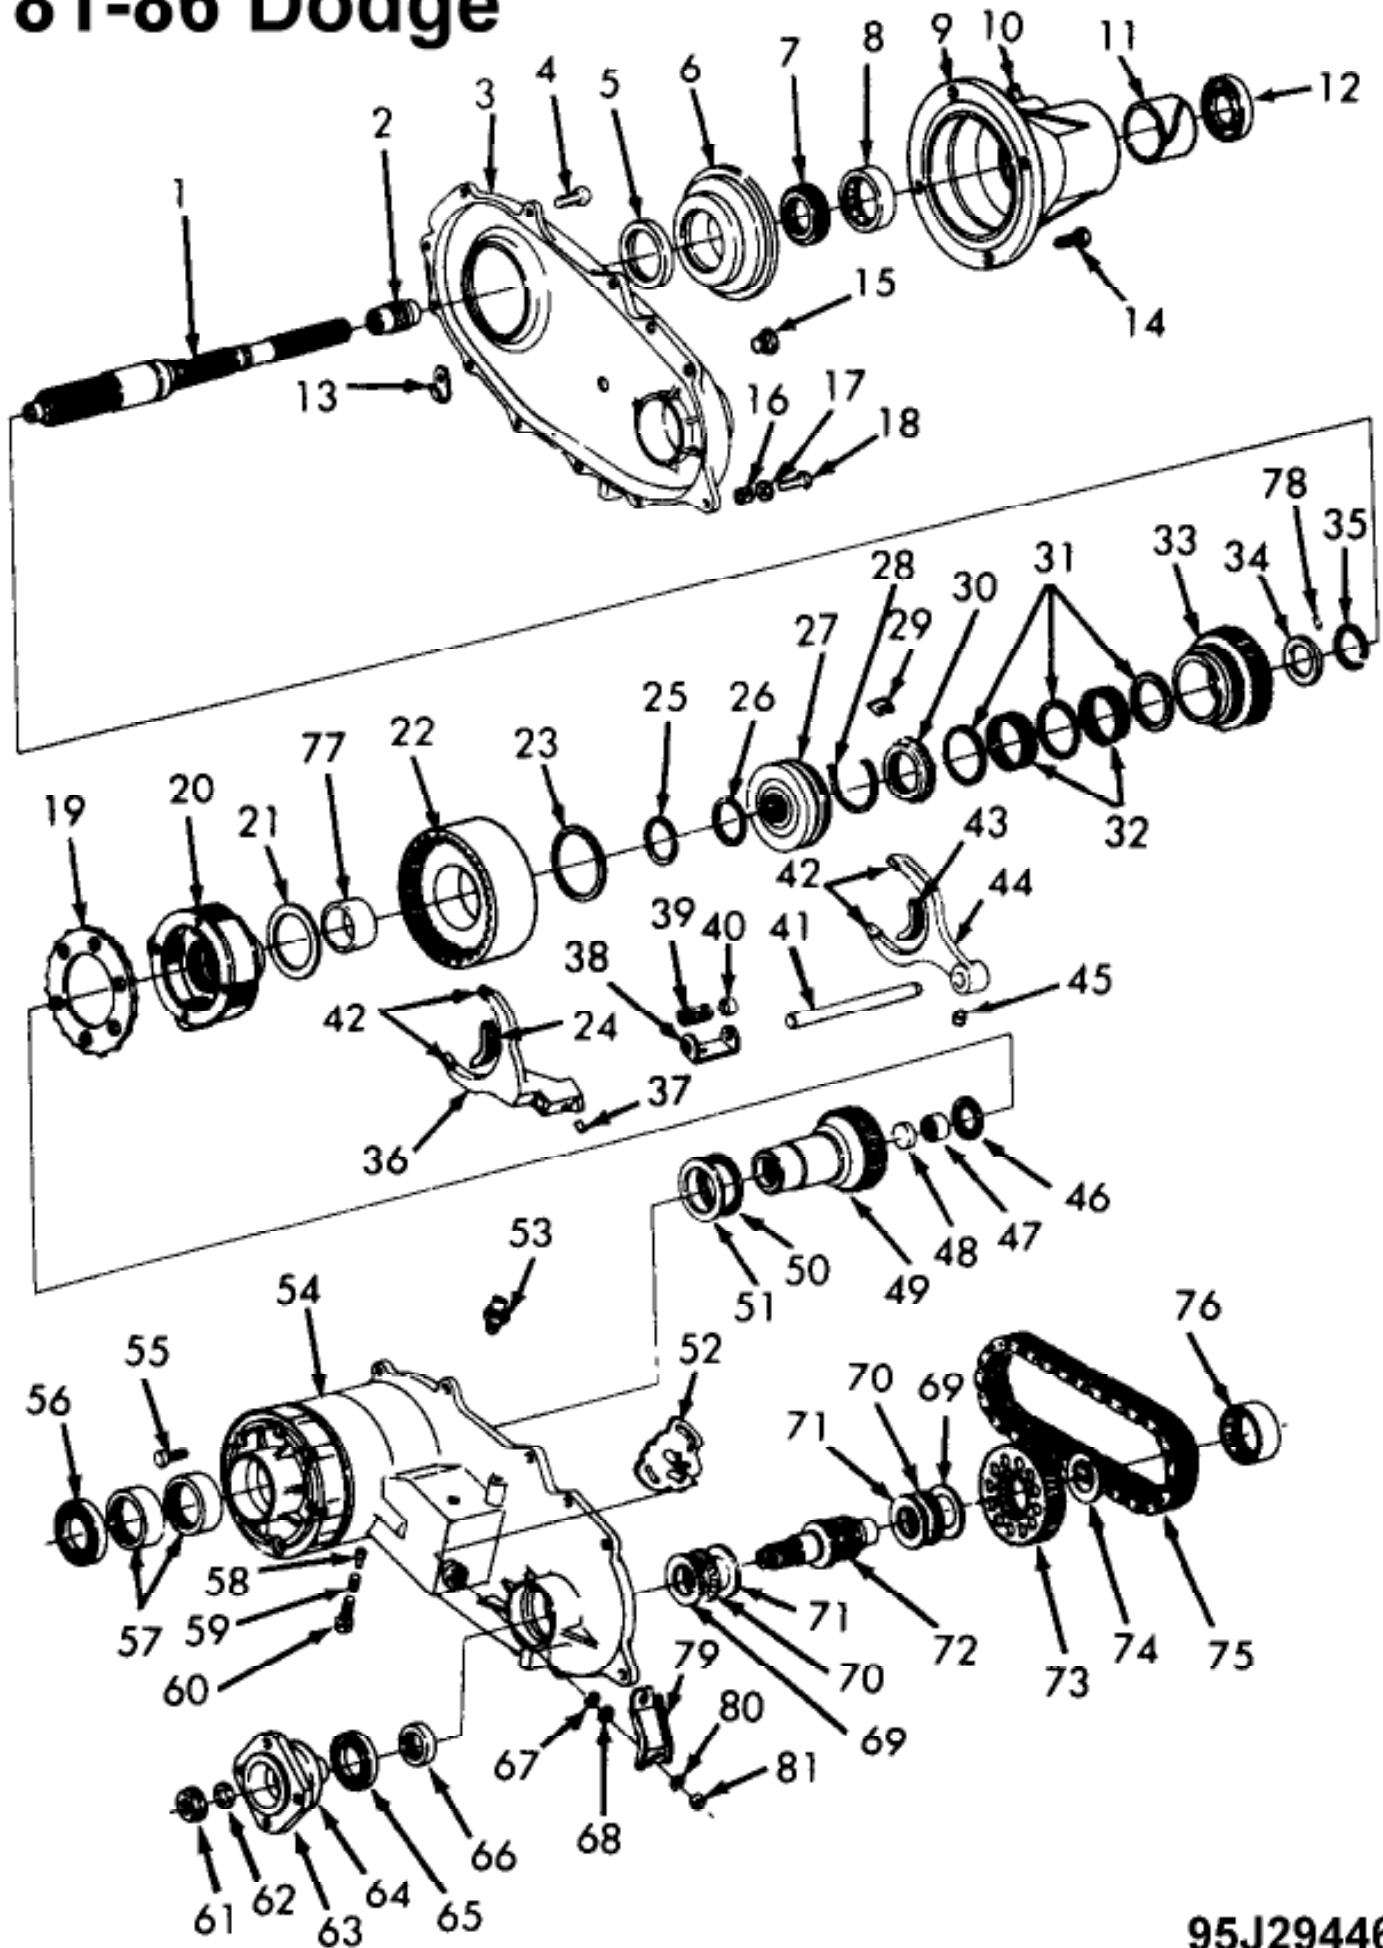

# 80-86 Ford NP208

# 81-86 Dodge

95J29446

# 80-88 Jeep NP208

70G01168

# BK208 Kit Contents

OUR ITEM NR	QTY	MFG ITEM NR	MFG DESC
207	1	207	REAR OUTPUT BEARING
B2816	1	SCE2816	FRONT OUTPUT FRONT BEARING
HK5020	2	HK5020	INPUT CAGED TORRINGTON
SCE2012	1	SCE2012	MAINSHAFT PILOT BEARING
SCE2416	1	SCE2416	FRONT OUTPUT REAR BEARING
SP208-50	1	SP208-50	SMALL PARTS KIT
TSK208	1	TSK-208	GASKET & SEAL KIT