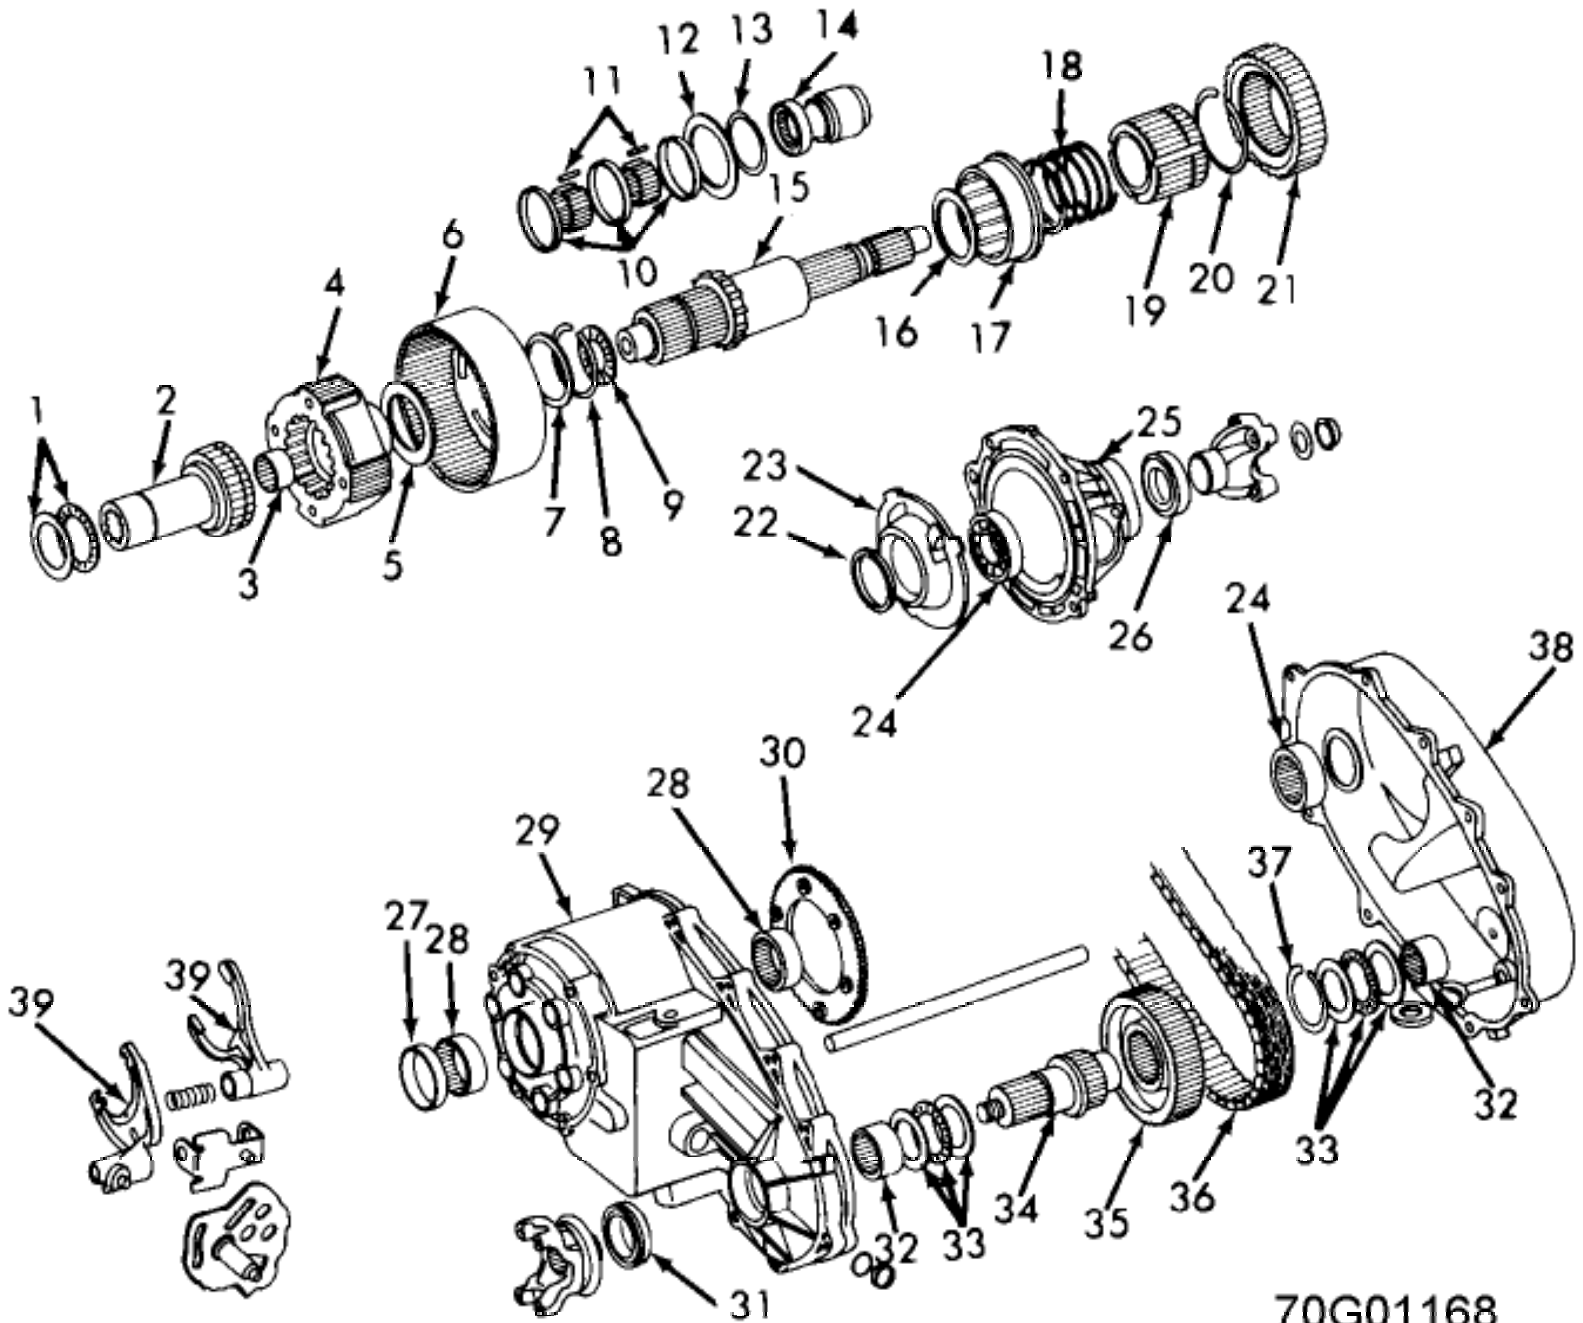

# 80-86 Ford NP208

# 81-86 Dodge

95J29446

# 80-88 Jeep NP208

70G01168

# BK208 Kit Contents

OUR ITEM NR	QTY	MFG ITEM NR	MFG DESC
207	1	207	REAR OUTPUT BEARING
B2816	1	SCE2816	FRONT OUTPUT FRONT BEARING
HK5020	2	HK5020	INPUT CAGED TORRINGTON
SCE2012	1	SCE2012	MAINSHAFT PILOT BEARING
SCE2416	1	SCE2416	FRONT OUTPUT REAR BEARING
SP208-50	1	SP208-50	SMALL PARTS KIT
TSK208	1	TSK-208	GASKET & SEAL KIT