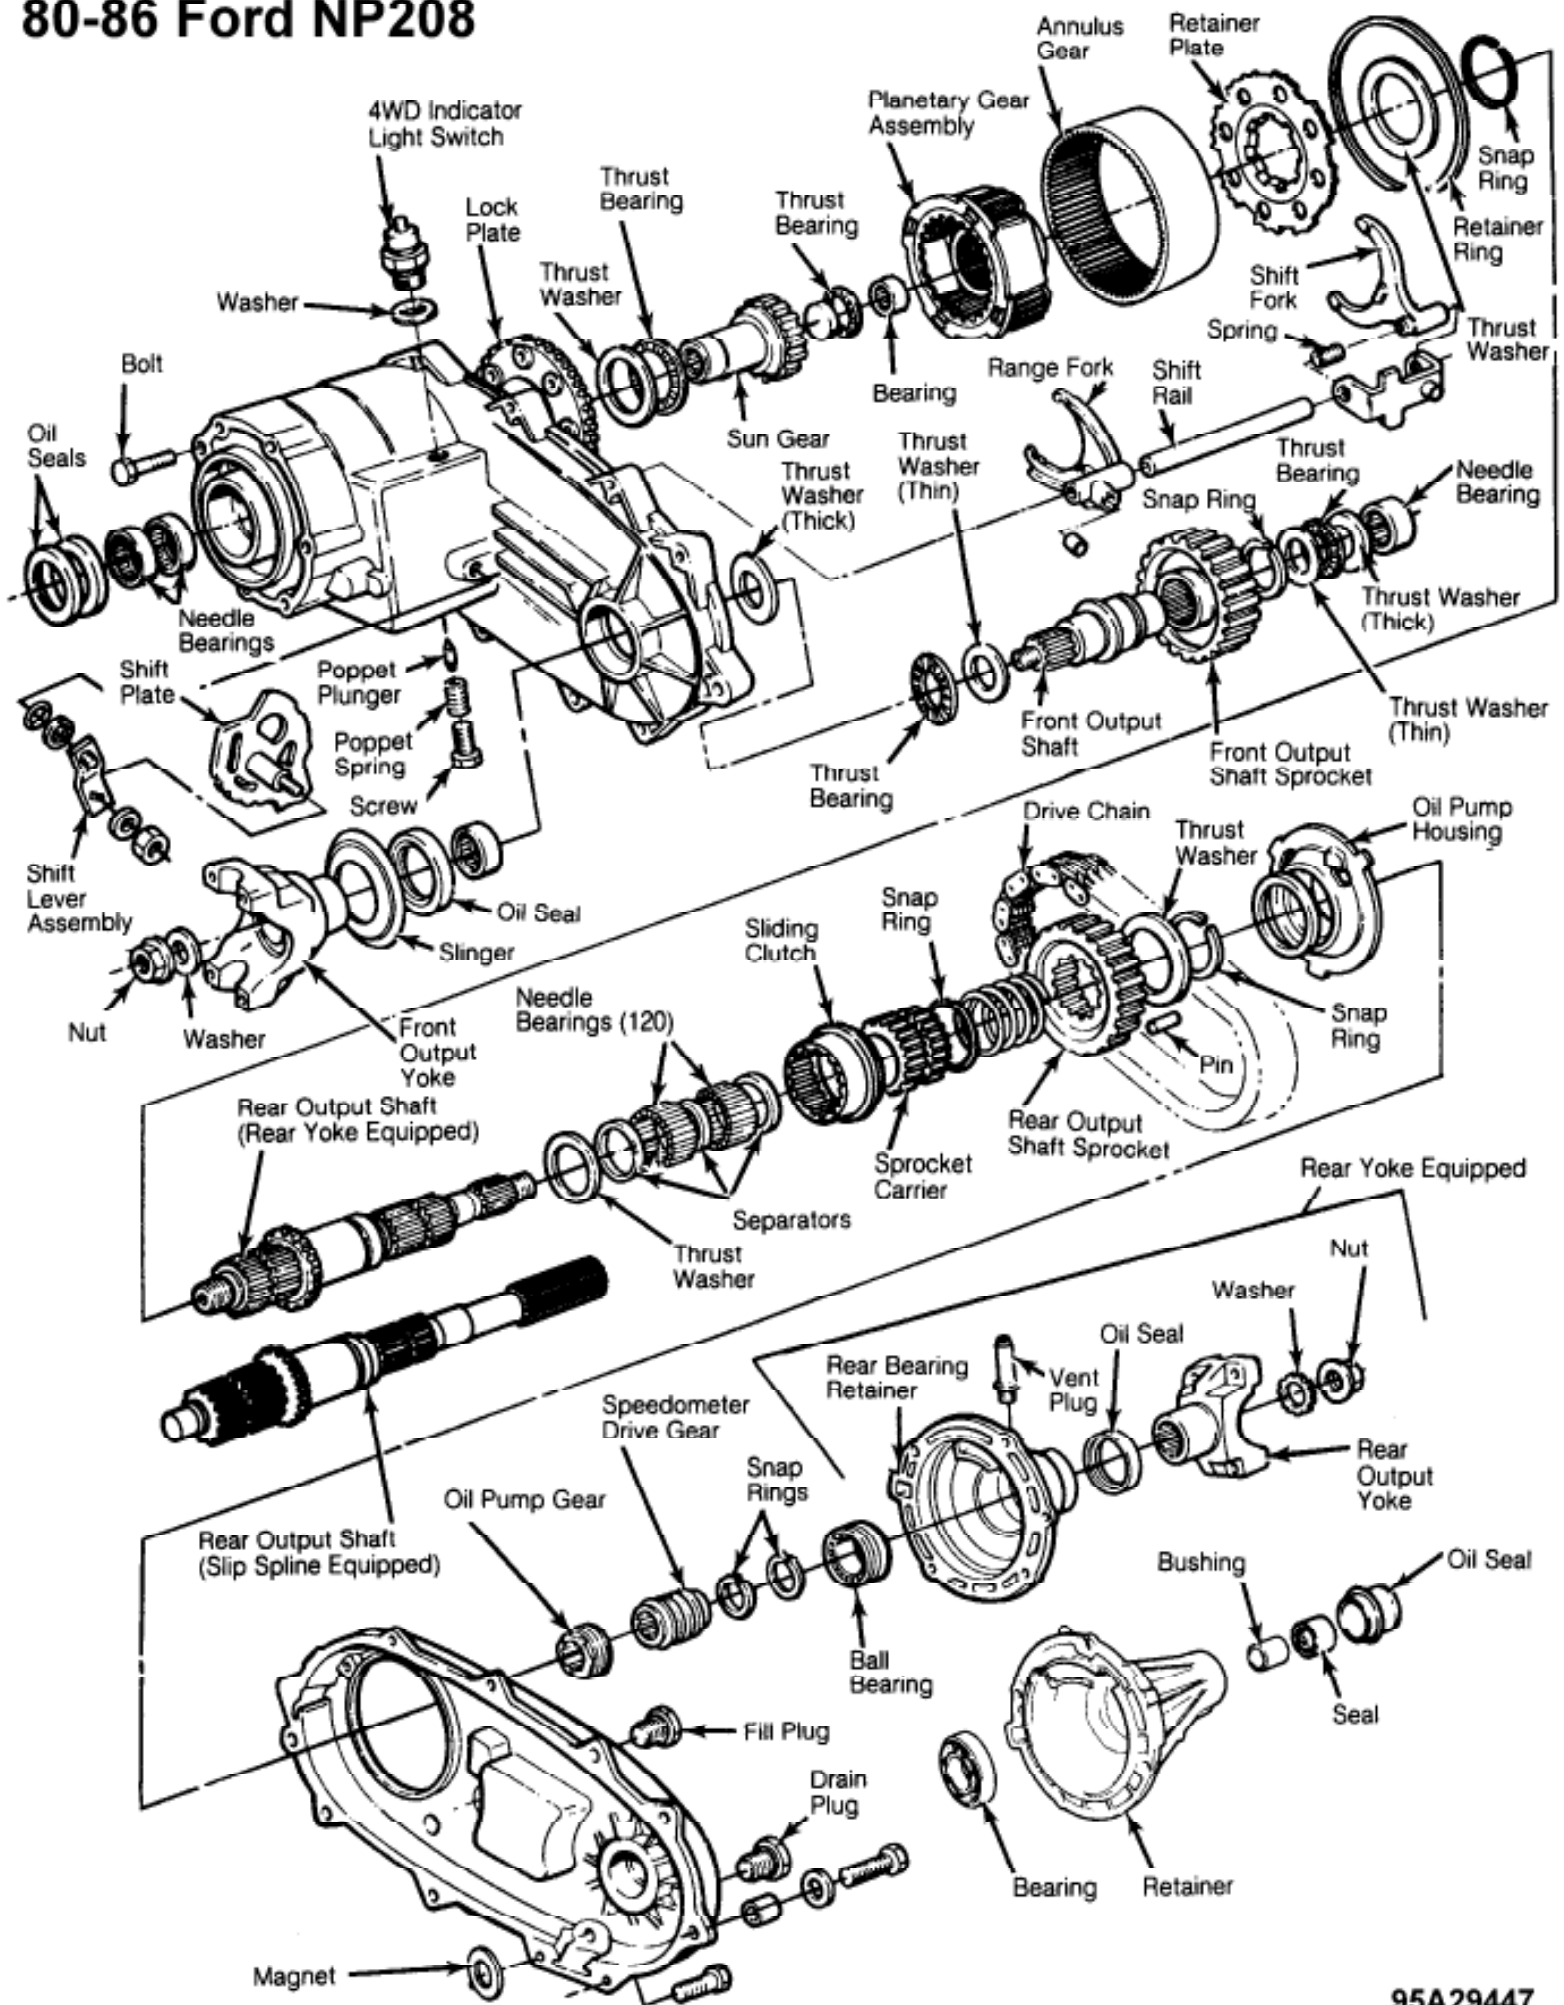

# 80-86 Ford NP208

# 81-86 Dodge

95J29446

# 80-88 Jeep NP208

70G01168

# BK208 Kit Contents

OUR ITEM NR	QTY	MFG ITEM NR	MFG DESC
207	1	207	REAR OUTPUT BEARING
B2816	1	SCE2816	FRONT OUTPUT FRONT BEARING
HK5020	2	HK5020	INPUT CAGED TORRINGTON
SCE2012	1	SCE2012	MAINSHAFT PILOT BEARING
SCE2416	1	SCE2416	FRONT OUTPUT REAR BEARING
SP208-50	1	SP208-50	SMALL PARTS KIT
TSK208	1	TSK-208	GASKET & SEAL KIT