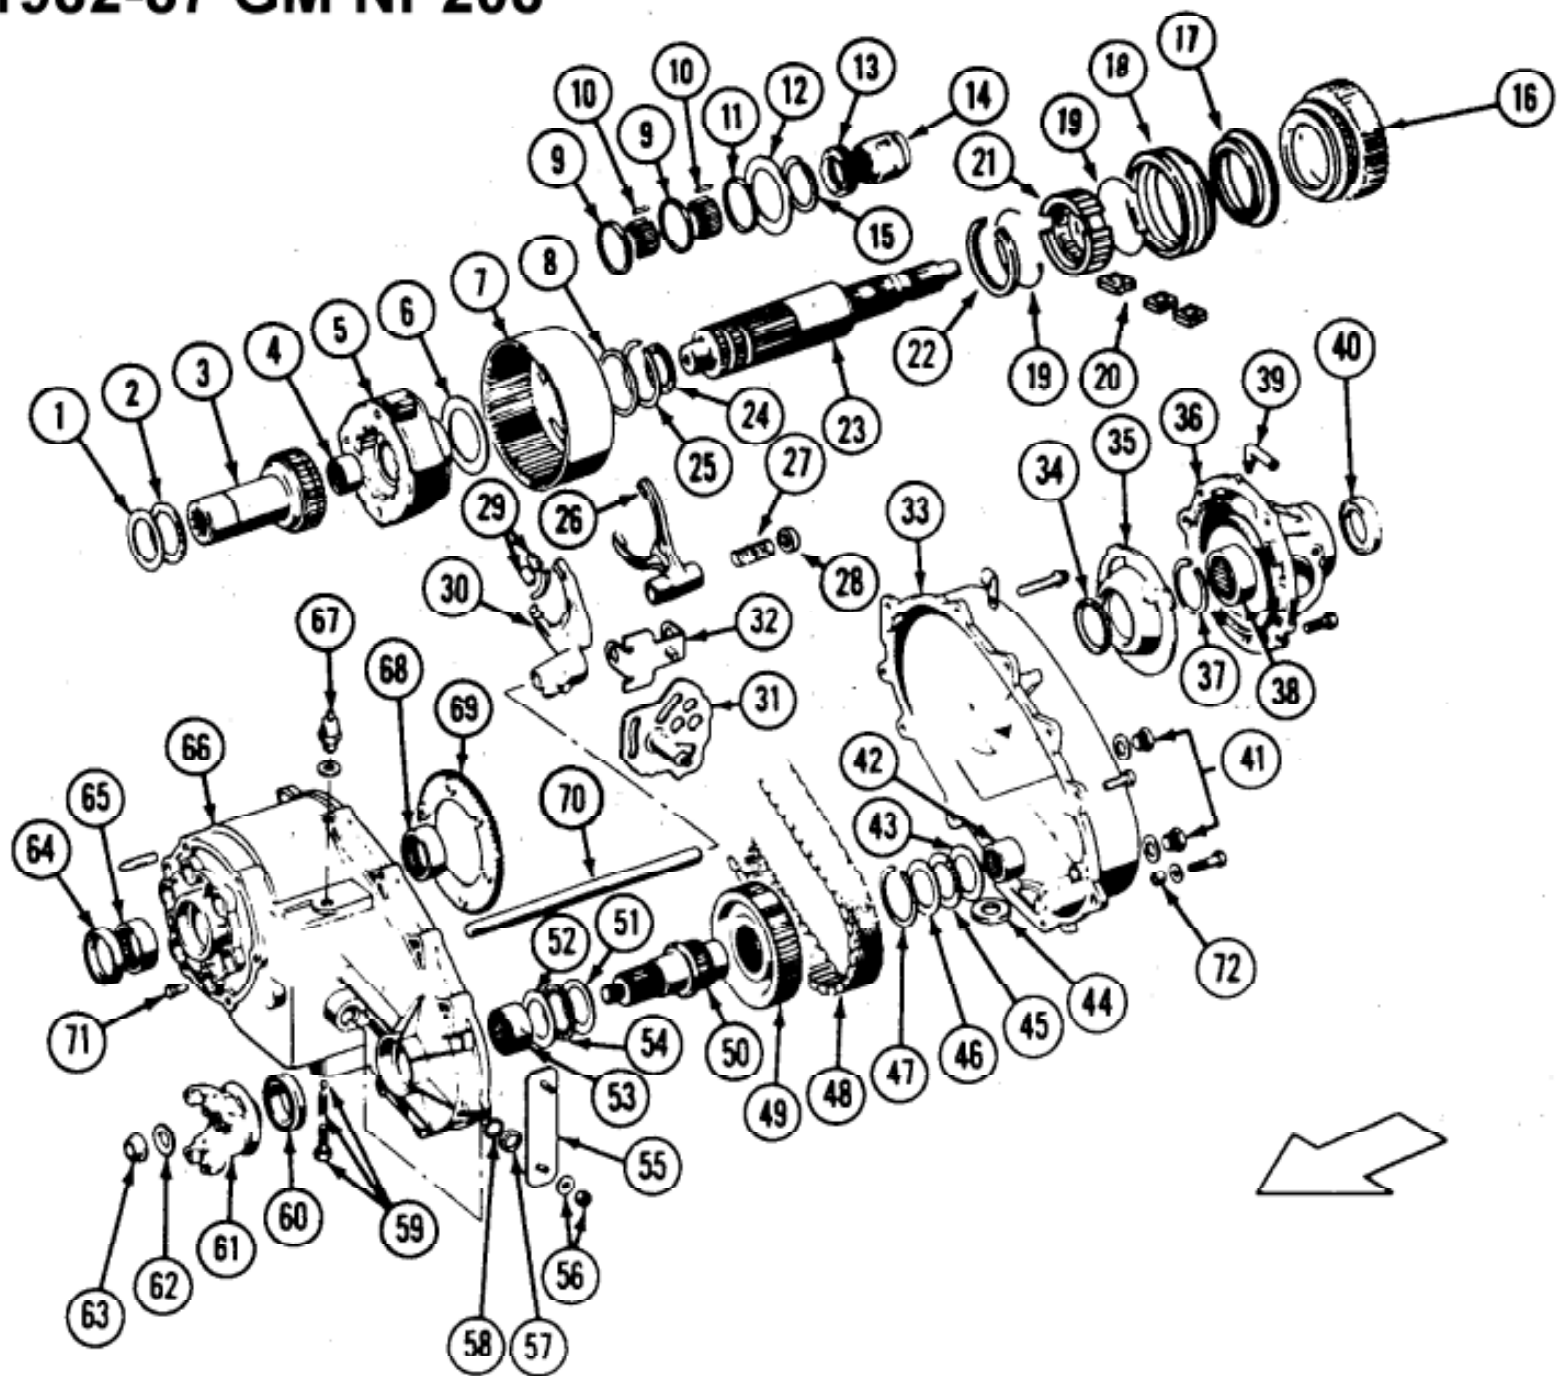

# 1982-87 GM NP208

# 80-86 Ford NP208

# 81-86 Dodge

95J29446

# BK208 Kit Contents

OUR ITEM NR	QTY	MFG ITEM NR	MFG DESC
207	1	207	REAR OUTPUT BEARING
B2816	1	SCE2816	FRONT OUTPUT FRONT BEARING
HK5020	2	HK5020	INPUT CAGED TORRINGTON
SCE2012	1	SCE2012	MAINSHAFT PILOT BEARING
SCE2416	1	SCE2416	FRONT OUTPUT REAR BEARING
SP208-50	1	SP208-50	SMALL PARTS KIT
TSK208	1	TSK-208	GASKET & SEAL KIT