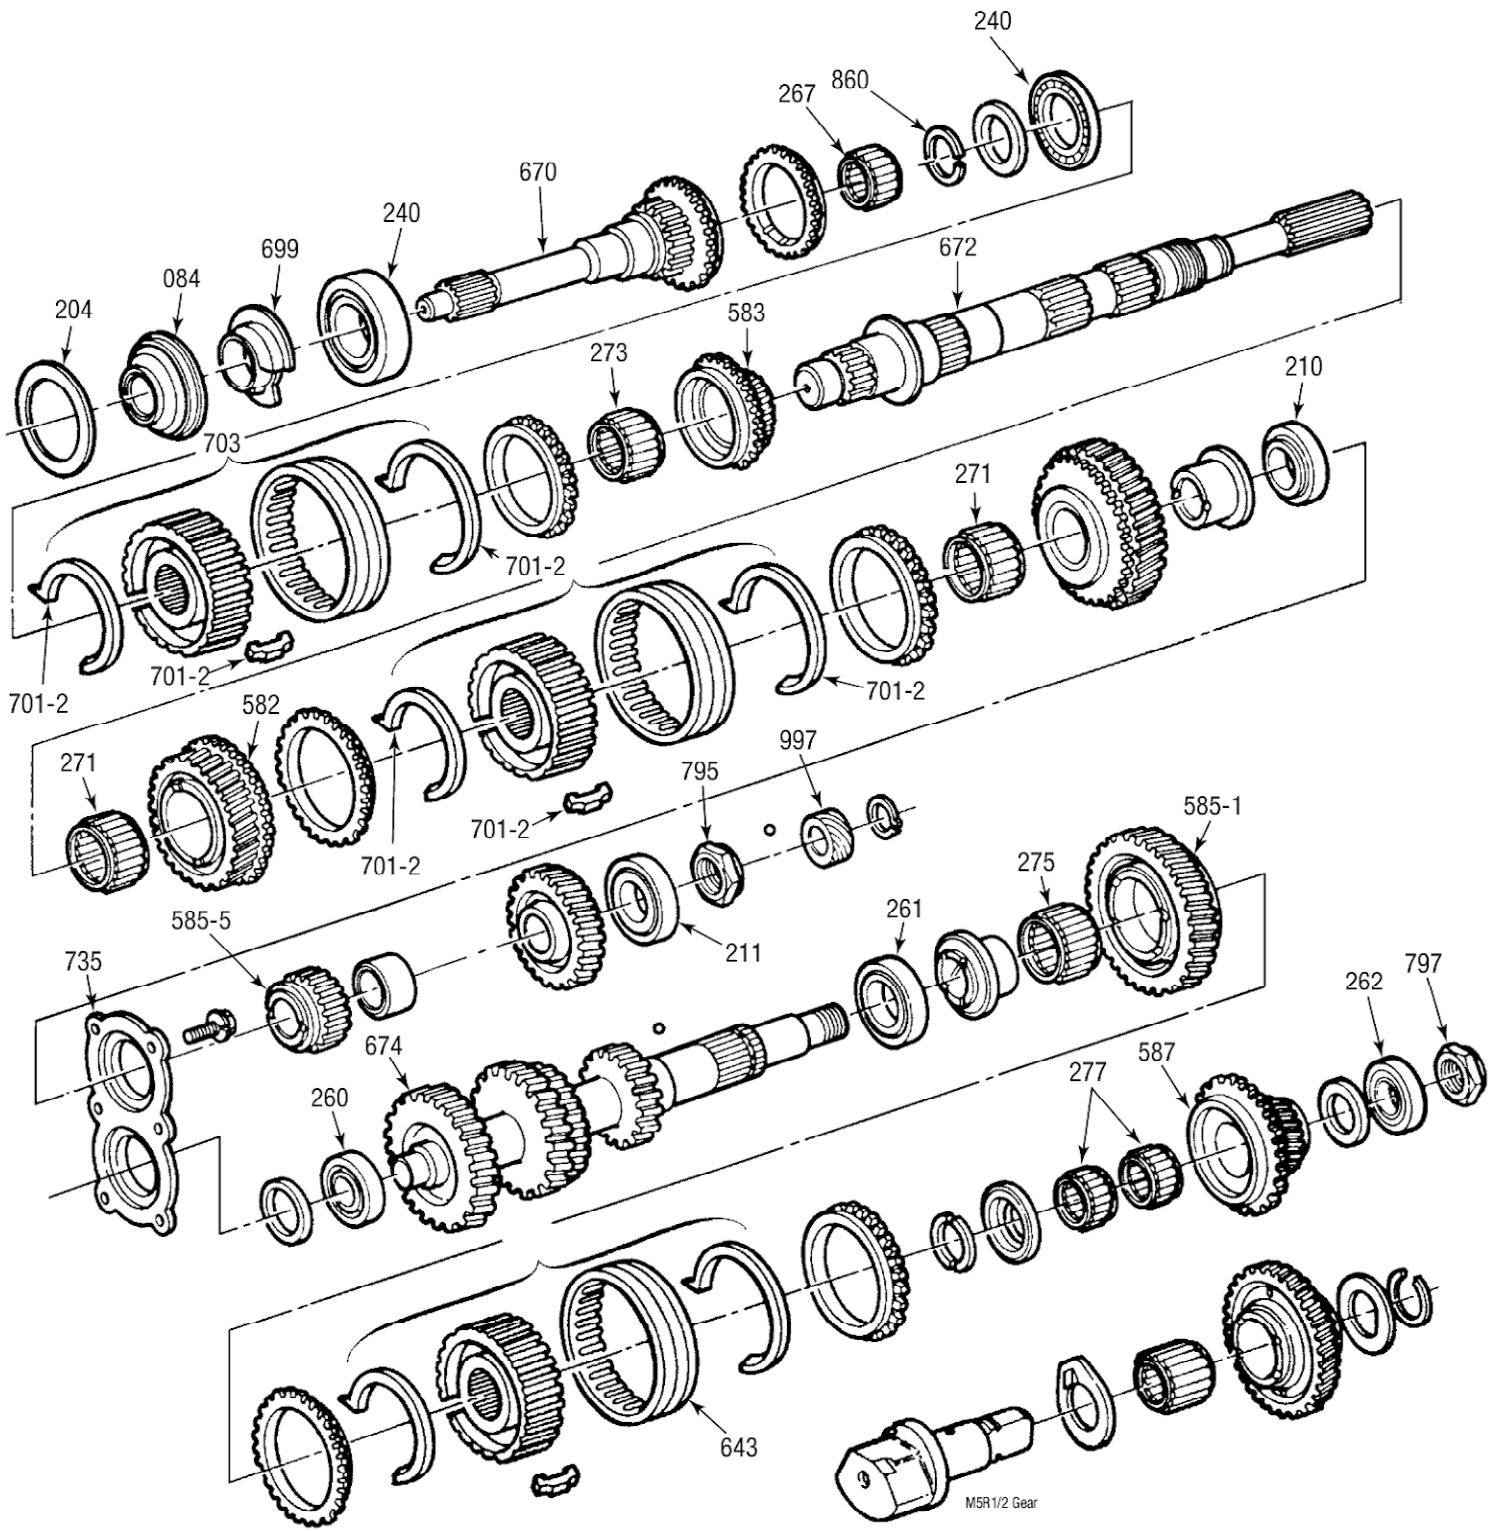

MSR1/2 Case/Shift

MSR 1/2 Gear

BK247 Kit Contents

OUR ITEM NR	QTY	MFG ITEM NR	MFG DESC
30207	1	30207	MID MAINSHAFT BEARING
30207/80	1	3207/80	INPUT BEARING
3541	1	CR3541	INPUT BAFFLE SEAL
555-108	3	555-108	TOP COVER PLUGS
6207/33	1	6207/33	REAR MAINSHAFT BEARING
6304N	1	6304-N	REAR COUNTER BEARING
AS110	1	AS110	O-RING SPEEDO INNER
AS115	1	AS115	O-RING SPEEDO HOUSIE
AXJ39X62.3X4	1	AXJ39X62.3X4	INPUT THRUST BEARING
CR11615	1	CR11615	ADAPTER SEAL
CR13948CR	1	CR13948CR	INPUT SEAL
CR2245	1	CR2245	2WD REAR SEAL
E8TZ-7207B	1	E8TZ7207B	GASKET
GS100150	1	TC2050	ADAPTER GASKET
K25X33X24	1	K25/33/24	POCKET BEARING
M5R-28A	2	M5R-28A	SHIFTER SEAT
M5R1-46A	1	M5R1-46A	INPUT OIL SLINGER
M5R1-55	1	M5R1-55	TOP COVER GASKET
NJ2205	1	NJ2205	FRONT COUNTER BEARING
RUS206E	1	NJ206EX	MID COUNTER BEARING