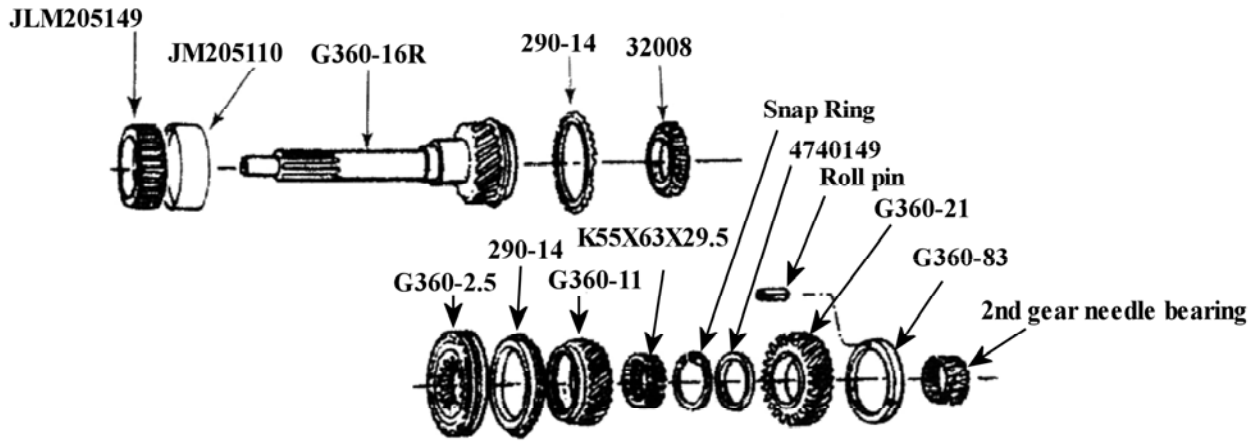

1. Transmission Case
2. PTO Cover
3. Bearing Race
4. Oil Seal
5. Front Bearing Retainer
6. Cap
7. Snap Ring
8. Shim
9. Speedometer Gear
10. Spacer

11. Rear Bearing Retainer
12. Yoke
13. Yoke Nut
14. Boot
15. Clamp
16. Seat
17. Gearshift
18. Shift Cover
19. Back-Up Light Switch

BK261 Kit Contents

OUR ITEM NR	QTY	MFG ITEM NR	MFG DESC
25528	1	25528	REAR MAINSHAFT BEARING RACE
25572SH3	1	25572	REAR MAINSHAFT BEARING
30305	2	30305	FRONT & REAR COUNTER BEARIN
32208	1	32008	POCKET BEARING
5152	1	5152	COUNTER SHAFT CAP
5417351	2	517351	PTO COVER GASKET
AS129	1	AS129	SPEEDO O-RING
CR14017	1	CR14705	ADAPTER SEAL
CR16521	1	CR16521	INPUT SEAL
CR19760	1	CR19760	2WD REAR SEAL
G360-55	1	G360-55	TOP COVER GASKET
GS100129	1	TC2030-12	ADAPTER GASKET
JM205110	1	JM205110	INPUT BEARING RACE
JM205149	1	JM205149	INPUT BEARING