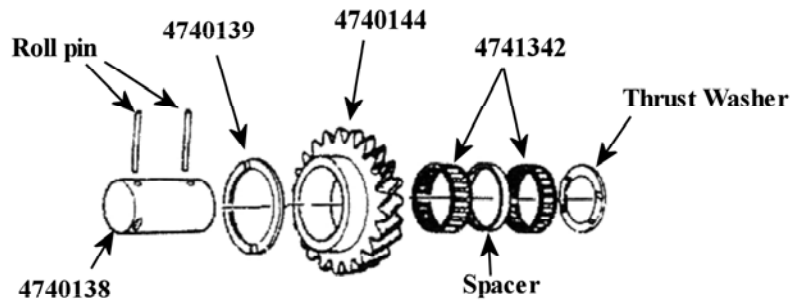

1. Transmission Case
2. PTO Cover
3. Bearing Race
4. Oil Seal
5. Front Bearing Retainer
6. Cap
7. Snap Ring
8. Shim
9. Speedometer Gear
10. Spacer

11. Rear Bearing Retainer
12. Yoke
13. Yoke Nut
14. Boot
15. Clamp
16. Seat
17. Gearshift
18. Shift Cover
19. Back-Up Light Switch

BK261 Kit Contents

OUR ITEM NR	QTY	MFG ITEM NR	MFG DESC
25528	1	25528	REAR MAINSHAFT BEARING RACE
25572SH3	1	25572	REAR MAINSHAFT BEARING
30305	2	30305	FRONT & REAR COUNTER BEARIN
32208	1	32008	POCKET BEARING
5152	1	5152	COUNTER SHAFT CAP
5417351	2	517351	PTO COVER GASKET
AS129	1	AS129	SPEEDO O-RING
CR14017	1	CR14705	ADAPTER SEAL
CR16521	1	CR16521	INPUT SEAL
CR19760	1	CR19760	2WD REAR SEAL
G360-55	1	G360-55	TOP COVER GASKET
GS100129	1	TC2030-12	ADAPTER GASKET
JM205110	1	JM205110	INPUT BEARING RACE
JM205149	1	JM205149	INPUT BEARING