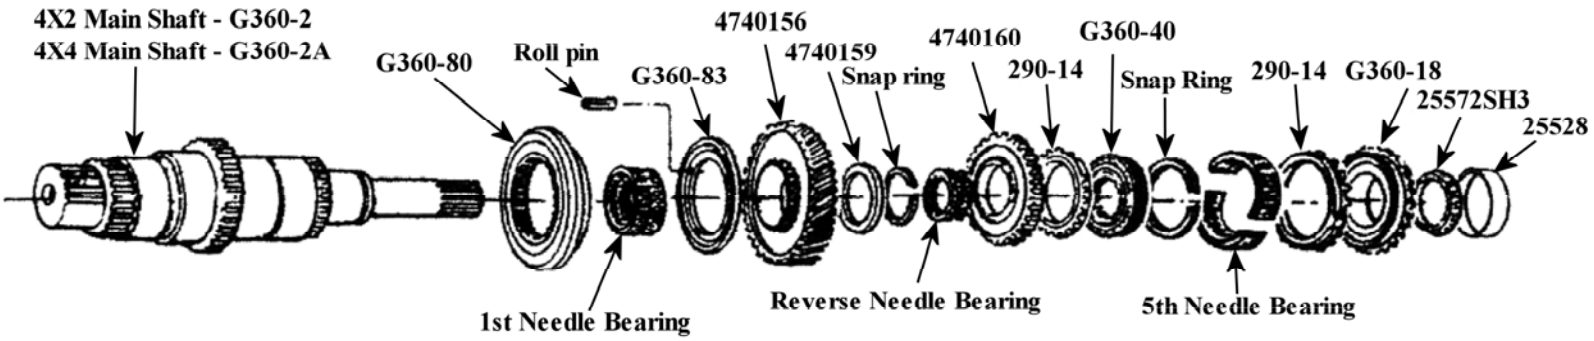

1. Transmission Case
2. PTO Cover
3. Bearing Race
4. Oil Seal
5. Front Bearing Retainer
6. Cap
7. Snap Ring
8. Shim
9. Speedometer Gear
10. Spacer

11. Rear Bearing Retainer
12. Yoke
13. Yoke Nut
14. Boot
15. Clamp
16. Seat
17. Gearshift
18. Shift Cover
19. Back-Up Light Switch

BK261 Kit Contents

OUR ITEM NR	QTY	MFG ITEM NR	MFG DESC
25528	1	25528	REAR MAINSHAFT BEARING RACE
25572SH3	1	25572	REAR MAINSHAFT BEARING
30305	2	30305	FRONT & REAR COUNTER BEARIN
32208	1	32008	POCKET BEARING
5152	1	5152	COUNTER SHAFT CAP
5417351	2	517351	PTO COVER GASKET
AS129	1	AS129	SPEEDO O-RING
CR14017	1	CR14705	ADAPTER SEAL
CR16521	1	CR16521	INPUT SEAL
CR19760	1	CR19760	2WD REAR SEAL
G360-55	1	G360-55	TOP COVER GASKET
GS100129	1	TC2030-12	ADAPTER GASKET
JM205110	1	JM205110	INPUT BEARING RACE
JM205149	1	JM205149	INPUT BEARING