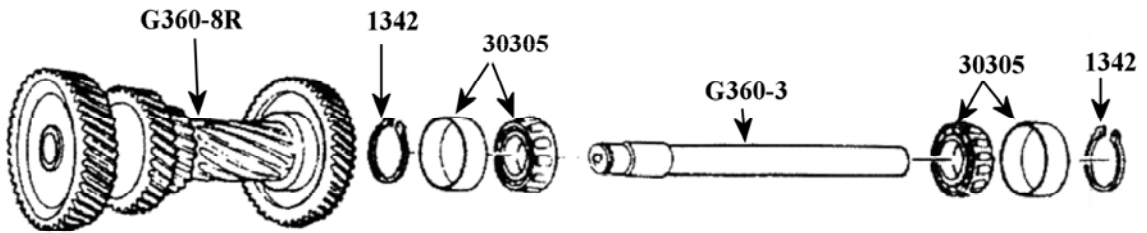

1. Transmission Case
2. PTO Cover
3. Bearing Race
4. Oil Seal
5. Front Bearing Retainer
6. Cap
7. Snap Ring
8. Shim
9. Speedometer Gear
10. Spacer

11. Rear Bearing Retainer
12. Yoke
13. Yoke Nut
14. Boot
15. Clamp
16. Seat
17. Gearshift
18. Shift Cover
19. Back-Up Light Switch

BK261 Kit Contents

OUR ITEM NR	QTY	MFG ITEM NR	MFG DESC
25528	1	25528	REAR MAINSHAFT BEARING RACE
25572SH3	1	25572	REAR MAINSHAFT BEARING
30305	2	30305	FRONT & REAR COUNTER BEARIN
32208	1	32008	POCKET BEARING
5152	1	5152	COUNTER SHAFT CAP
5417351	2	517351	PTO COVER GASKET
AS129	1	AS129	SPEEDO O-RING
CR14017	1	CR14705	ADAPTER SEAL
CR16521	1	CR16521	INPUT SEAL
CR19760	1	CR19760	2WD REAR SEAL
G360-55	1	G360-55	TOP COVER GASKET
GS100129	1	TC2030-12	ADAPTER GASKET
JM205110	1	JM205110	INPUT BEARING RACE
JM205149	1	JM205149	INPUT BEARING