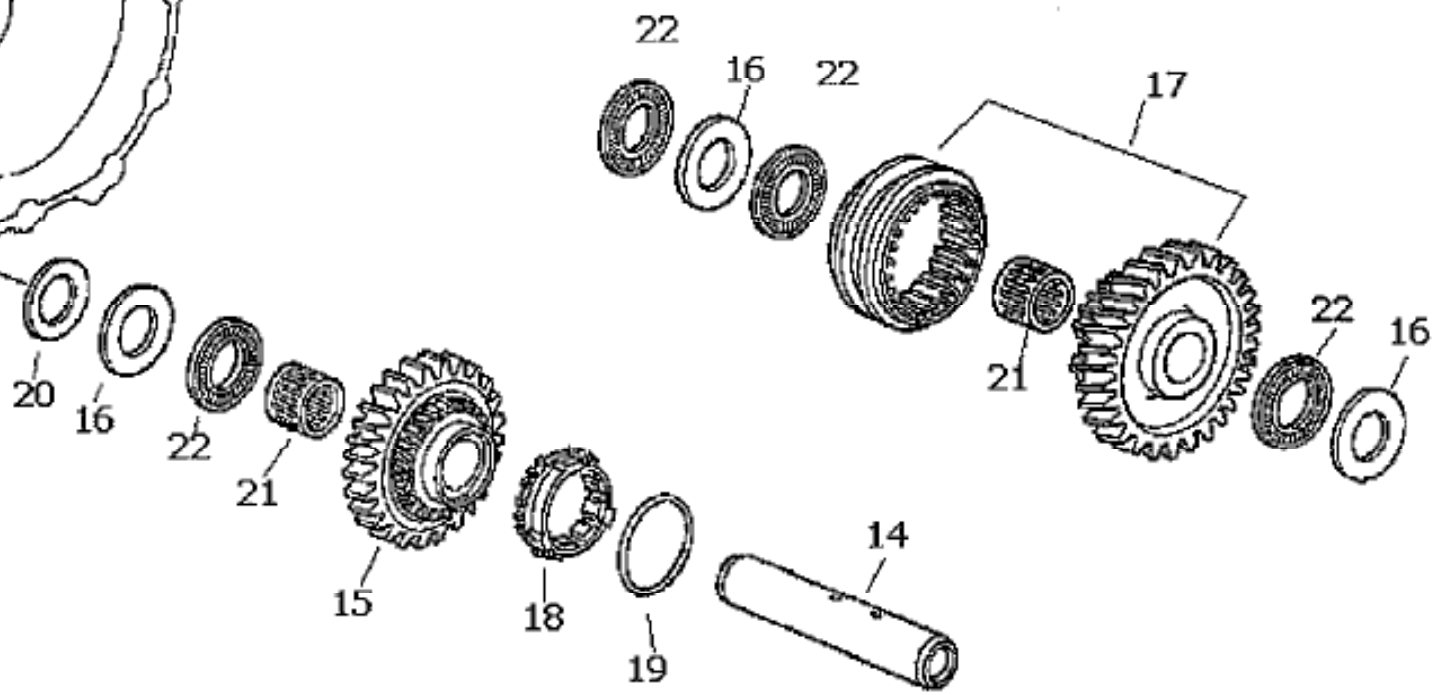

2004-07 Acura TL 3.2L 6 speed
2004-07 Honda Accord 3.0L 6 speed
BK510

G00448495

G00448467

G00448483

G00448487

G00448479

G00448475

G00448471

BK510 Kit Contents

OUR ITEM NR	QTY	MFG ITEM NR	MFG DESC
	1	CR3146	REAR AXLE SEAL
	1	SF06A60	REAR INPUT BEARING
	1	SF06A49	FRONT INPUT BEARING
	1	NK44X72X23	FRONT PINION BEARING
	1	CR5402	SHIFT SHAFT SEAL FRONT
	1	28X43X7	INPUT SEAL
	1	CR09A17H	REAR DIFF BEARING
	1	CR09A16H	FRONT DIFF BEARING
	1	35X54X8	FRONT AXLE SEAL
	1	30BC07S45	REAR PINION BEARING
CR7398	1	CR7398	SHIFT SHAFT SEAL REAR