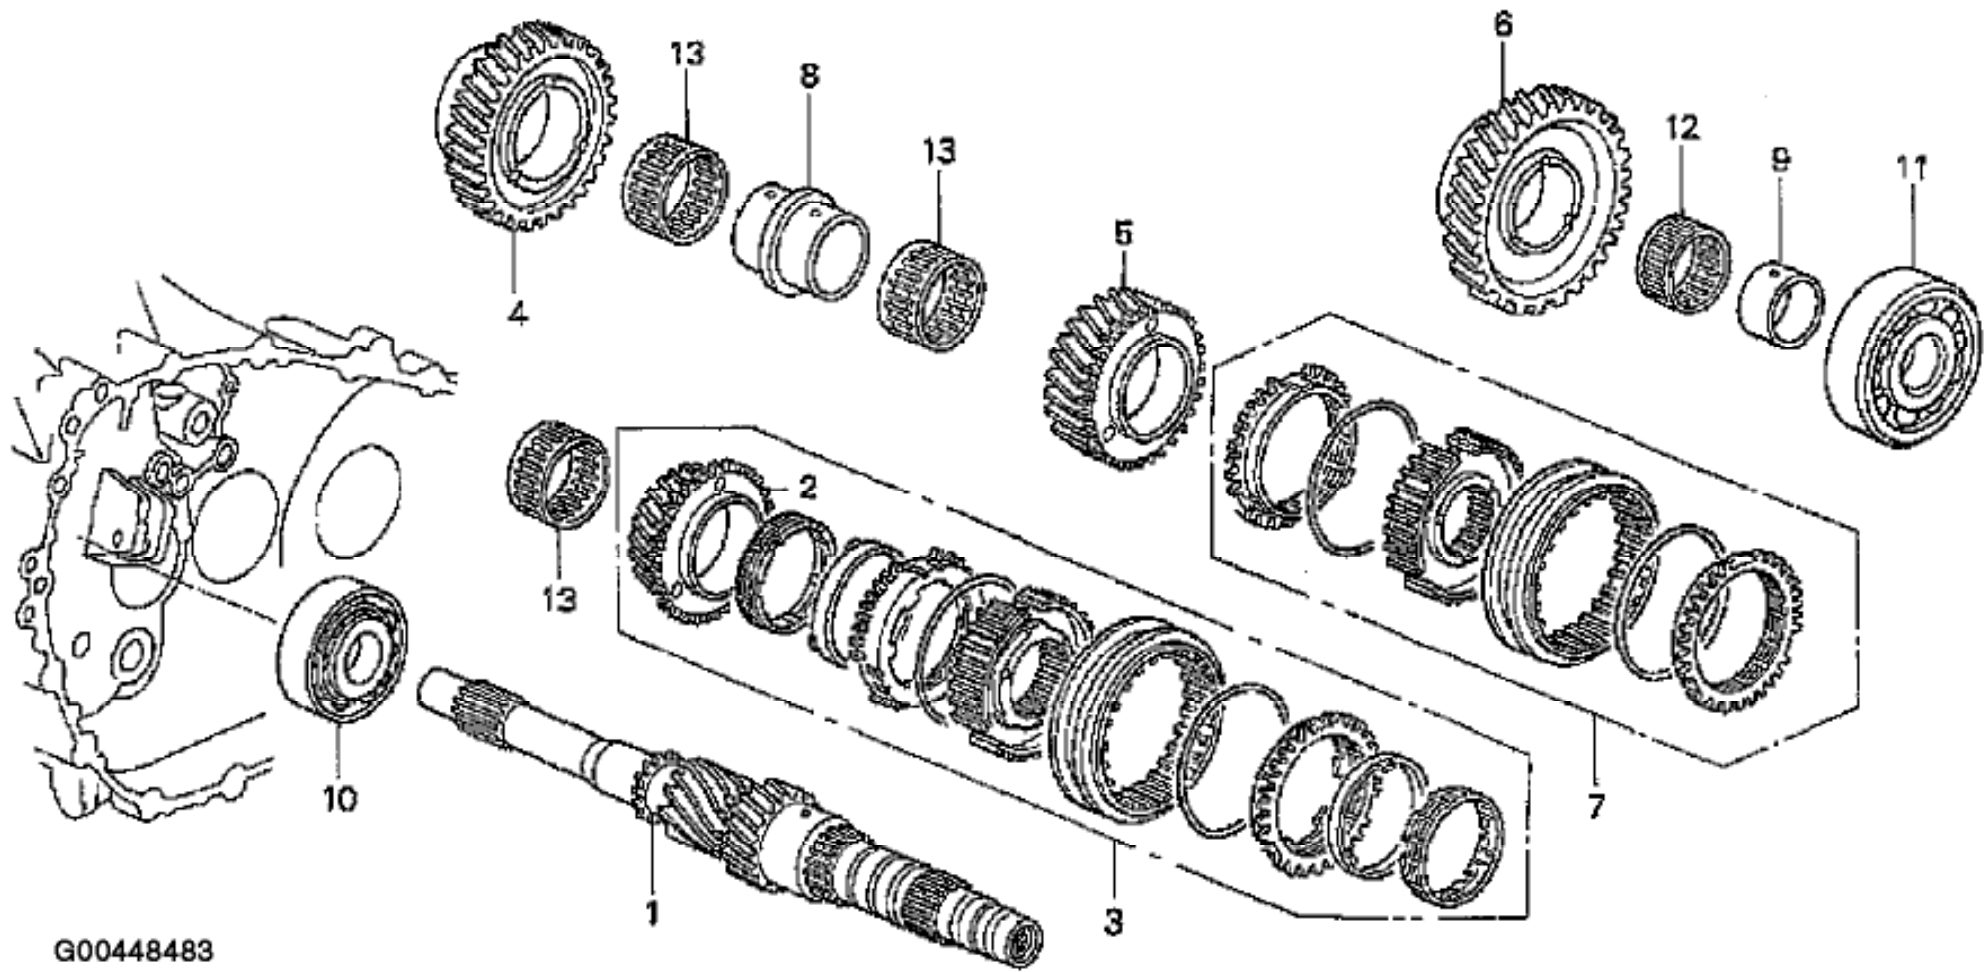

2004-07 Acura TL 3.2L 6 speed
2004-07 Honda Accord 3.0L 6 speed
BK510

G00448495

G00448467

G00448483

G00448487

G00448479

G00448475

G00448471

BK510 Kit Contents

OUR ITEM NR	QTY	MFG ITEM NR	MFG DESC
	1	CR3146	REAR AXLE SEAL
	1	SF06A60	REAR INPUT BEARING
	1	SF06A49	FRONT INPUT BEARING
	1	NK44X72X23	FRONT PINION BEARING
	1	CR5402	SHIFT SHAFT SEAL FRONT
	1	28X43X7	INPUT SEAL
	1	CR09A17H	REAR DIFF BEARING
	1	CR09A16H	FRONT DIFF BEARING
	1	35X54X8	FRONT AXLE SEAL
	1	30BC07S45	REAR PINION BEARING
CR7398	1	CR7398	SHIFT SHAFT SEAL REAR