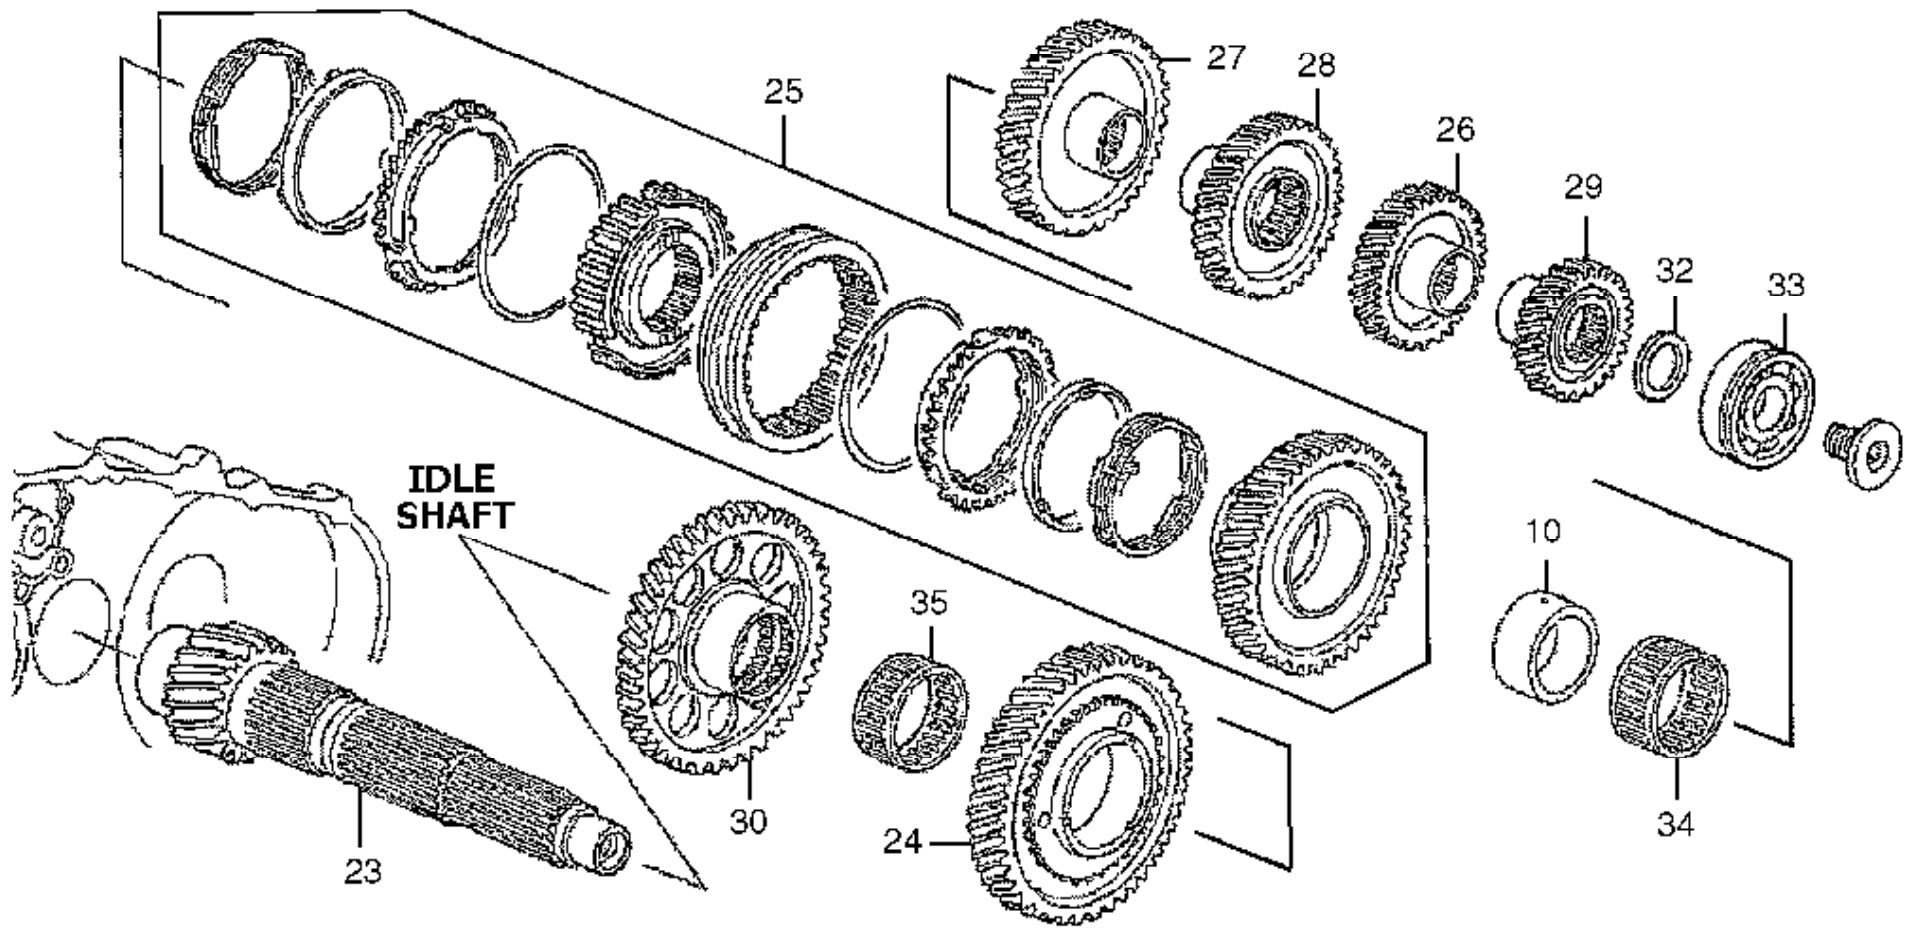

2004-07 Acura TL 3.2L 6 speed
2004-07 Honda Accord 3.0L 6 speed
BK510

G00448495

G00448467

G00448483

G00448487

G00448479

G00448475

G00448471

BK510 Kit Contents

OUR ITEM NR	QTY	MFG ITEM NR	MFG DESC
	1	CR3146	REAR AXLE SEAL
	1	SF06A60	REAR INPUT BEARING
	1	SF06A49	FRONT INPUT BEARING
	1	NK44X72X23	FRONT PINION BEARING
	1	CR5402	SHIFT SHAFT SEAL FRONT
	1	28X43X7	INPUT SEAL
	1	CR09A17H	REAR DIFF BEARING
	1	CR09A16H	FRONT DIFF BEARING
	1	35X54X8	FRONT AXLE SEAL
	1	30BC07S45	REAR PINION BEARING
CR7398	1	CR7398	SHIFT SHAFT SEAL REAR