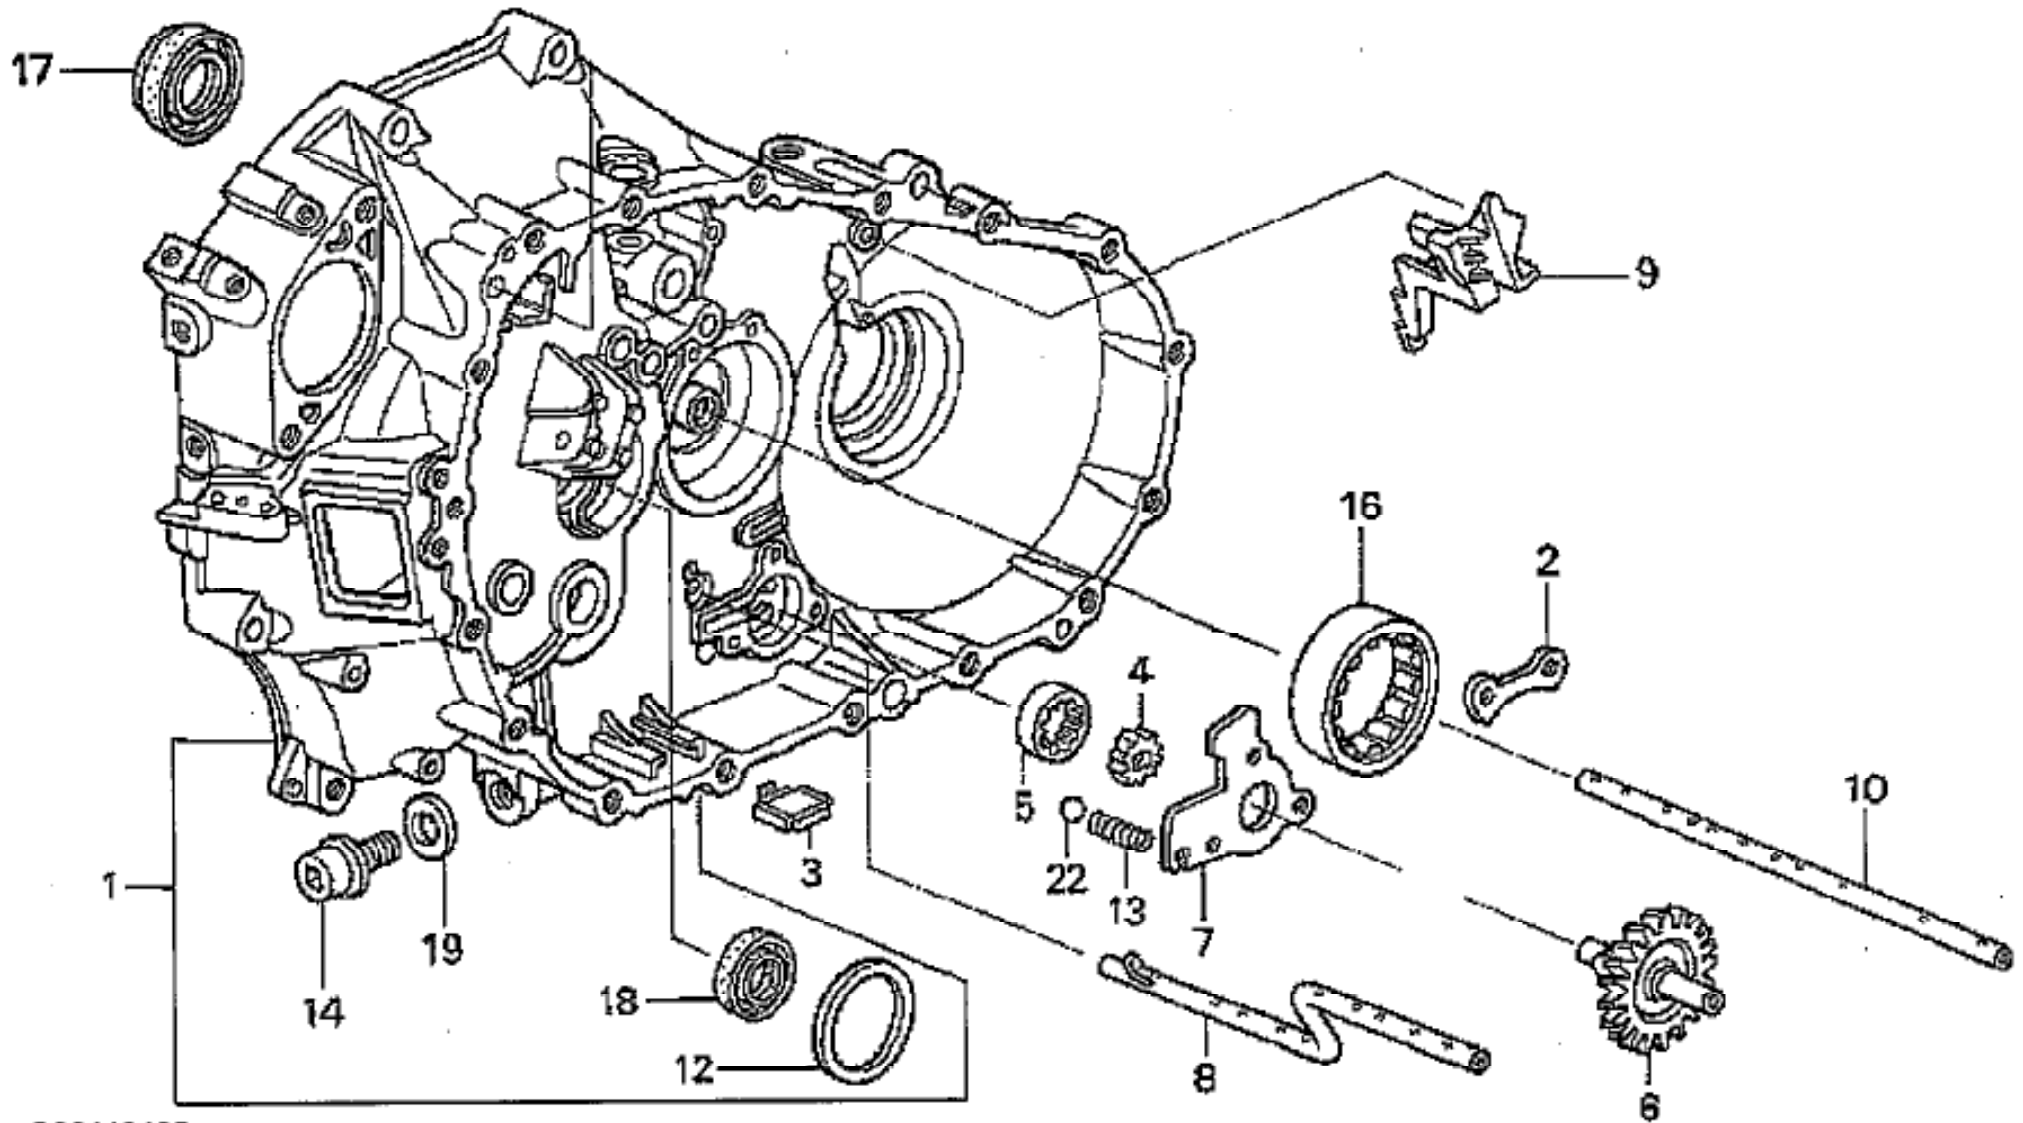

2004-07 Acura TL 3.2L 6 speed
2004-07 Honda Accord 3.0L 6 speed
BK510

G00448495

G00448467

G00448483

G00448487

G00448479

G00448475

G00448471

BK510 Kit Contents

OUR ITEM NR	QTY	MFG ITEM NR	MFG DESC
	1	CR3146	REAR AXLE SEAL
	1	SF06A60	REAR INPUT BEARING
	1	SF06A49	FRONT INPUT BEARING
	1	NK44X72X23	FRONT PINION BEARING
	1	CR5402	SHIFT SHAFT SEAL FRONT
	1	28X43X7	INPUT SEAL
	1	CR09A17H	REAR DIFF BEARING
	1	CR09A16H	FRONT DIFF BEARING
	1	35X54X8	FRONT AXLE SEAL
	1	30BC07S45	REAR PINION BEARING
CR7398	1	CR7398	SHIFT SHAFT SEAL REAR