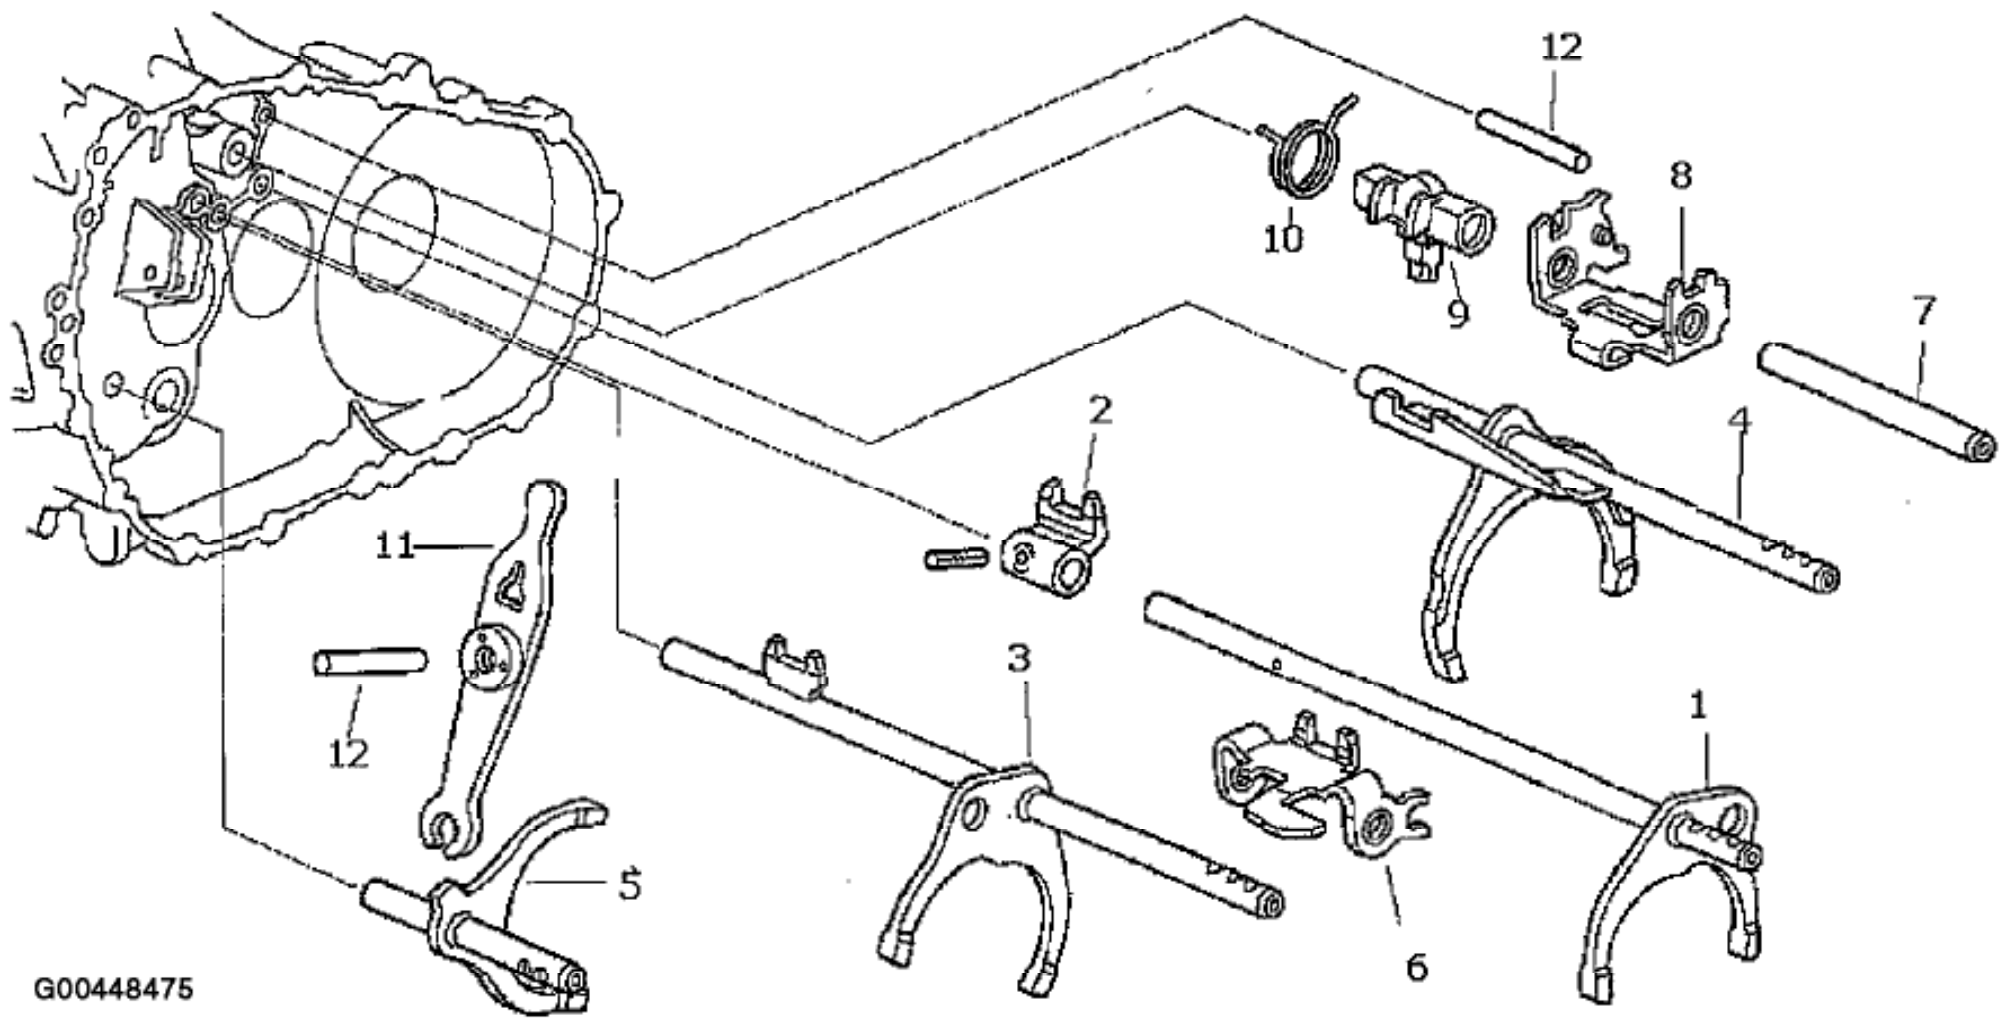

2004-07 Acura TL 3.2L 6 speed
2004-07 Honda Accord 3.0L 6 speed
BK510

G00448495

G00448467

G00448483

G00448487

G00448479

G00448475

G00448471

BK510 Kit Contents

OUR ITEM NR	QTY	MFG ITEM NR	MFG DESC
	1	CR3146	REAR AXLE SEAL
	1	SF06A60	REAR INPUT BEARING
	1	SF06A49	FRONT INPUT BEARING
	1	NK44X72X23	FRONT PINION BEARING
	1	CR5402	SHIFT SHAFT SEAL FRONT
	1	28X43X7	INPUT SEAL
	1	CR09A17H	REAR DIFF BEARING
	1	CR09A16H	FRONT DIFF BEARING
	1	35X54X8	FRONT AXLE SEAL
	1	30BC07S45	REAR PINION BEARING
CR7398	1	CR7398	SHIFT SHAFT SEAL REAR