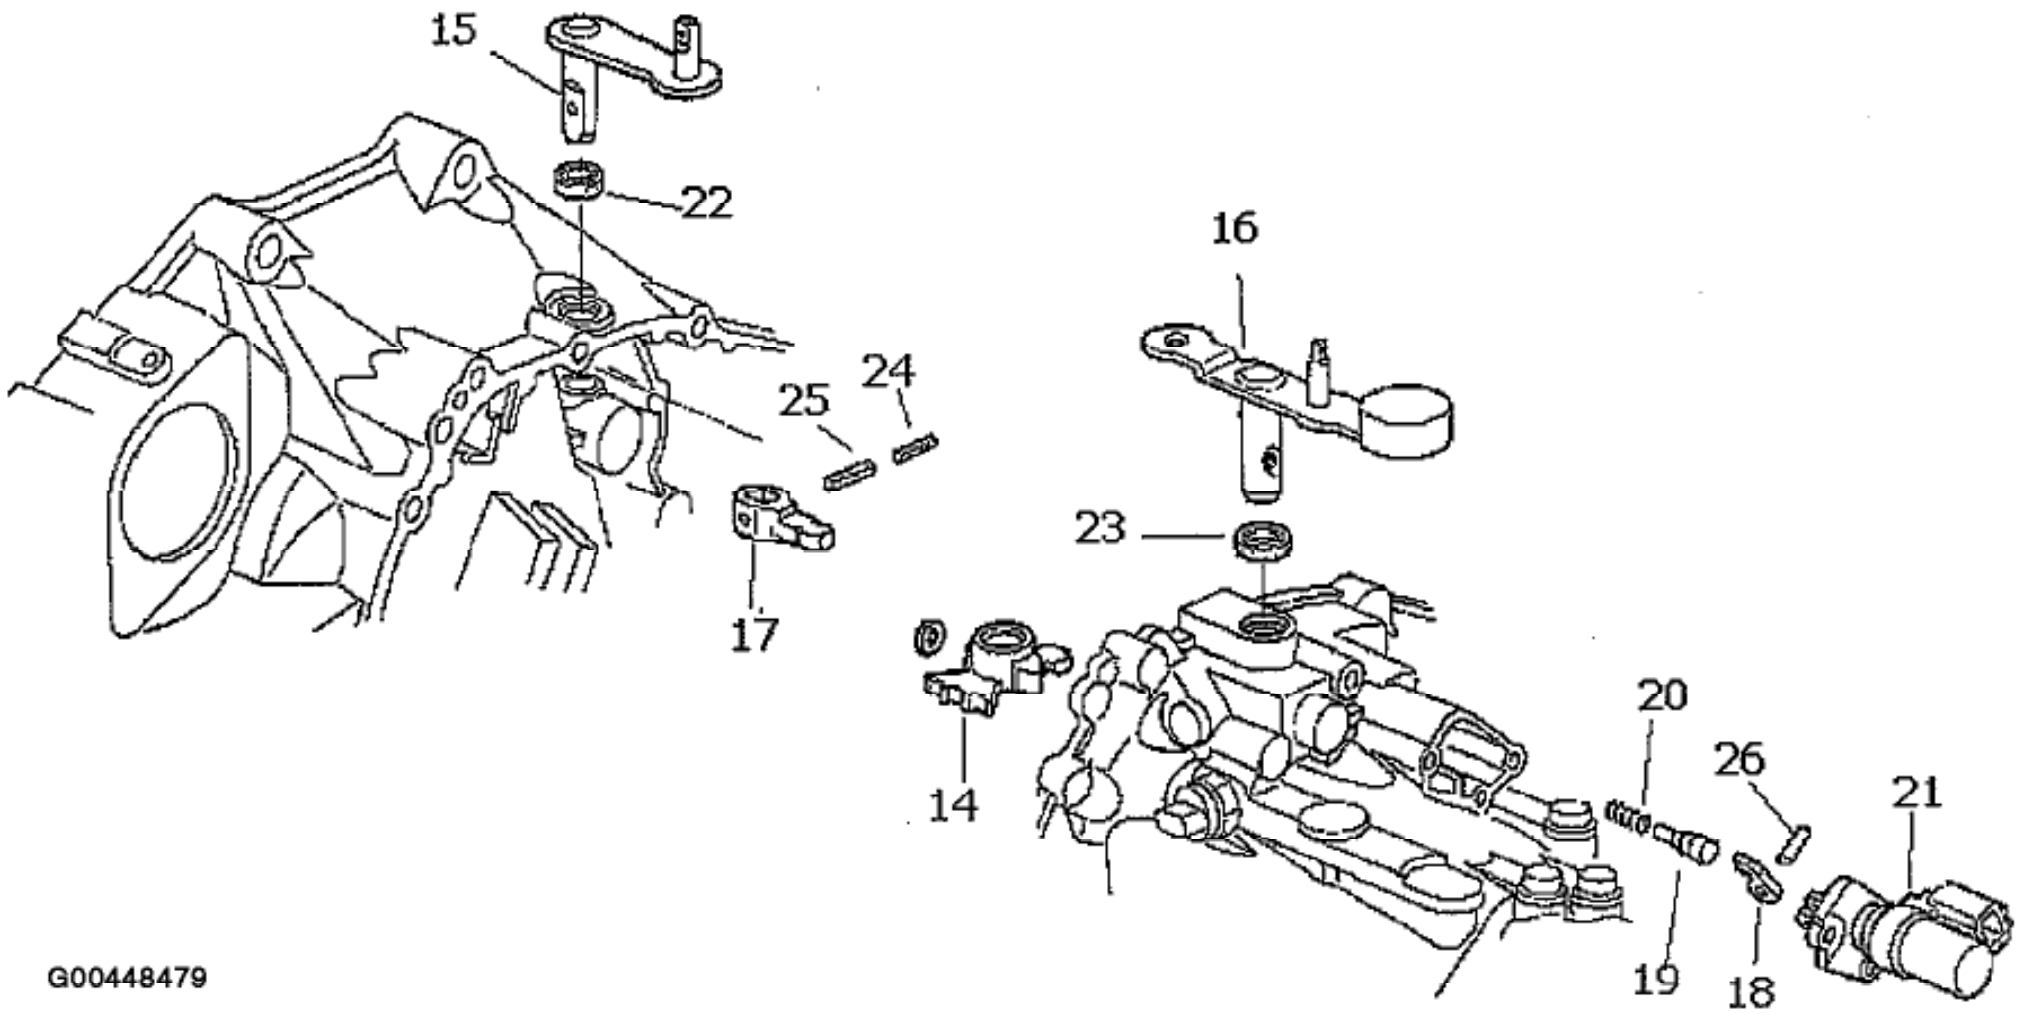

2004-07 Acura TL 3.2L 6 speed
2004-07 Honda Accord 3.0L 6 speed
BK510

G00448495

G00448467

G00448483

G00448487

G00448479

G00448475

G00448471

BK510 Kit Contents

OUR ITEM NR	QTY	MFG ITEM NR	MFG DESC
	1	CR3146	REAR AXLE SEAL
	1	SF06A60	REAR INPUT BEARING
	1	SF06A49	FRONT INPUT BEARING
	1	NK44X72X23	FRONT PINION BEARING
	1	CR5402	SHIFT SHAFT SEAL FRONT
	1	28X43X7	INPUT SEAL
	1	CR09A17H	REAR DIFF BEARING
	1	CR09A16H	FRONT DIFF BEARING
	1	35X54X8	FRONT AXLE SEAL
	1	30BC07S45	REAR PINION BEARING
CR7398	1	CR7398	SHIFT SHAFT SEAL REAR