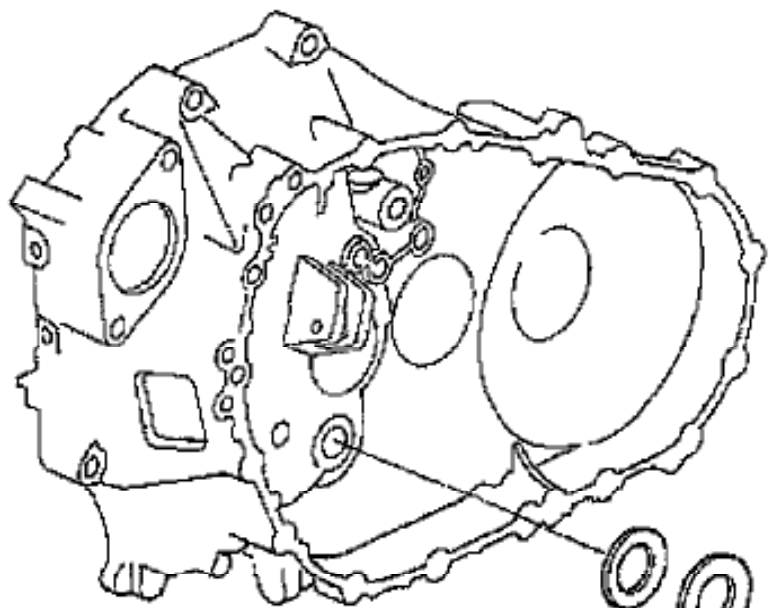

2004-07 Acura TL 3.2L 6 speed
2004-07 Honda Accord 3.0L 6 speed
BK510

G00448495

G00448467

G00448483

G00448487

G00448479

G00448475

G00448471

BK510 Kit Contents

OUR ITEM NR	QTY	MFG ITEM NR	MFG DESC
	1	CR3146	REAR AXLE SEAL
	1	SF06A60	REAR INPUT BEARING
	1	SF06A49	FRONT INPUT BEARING
	1	NK44X72X23	FRONT PINION BEARING
	1	CR5402	SHIFT SHAFT SEAL FRONT
	1	28X43X7	INPUT SEAL
	1	CR09A17H	REAR DIFF BEARING
	1	CR09A16H	FRONT DIFF BEARING
	1	35X54X8	FRONT AXLE SEAL
	1	30BC07S45	REAR PINION BEARING
CR7398	1	CR7398	SHIFT SHAFT SEAL REAR