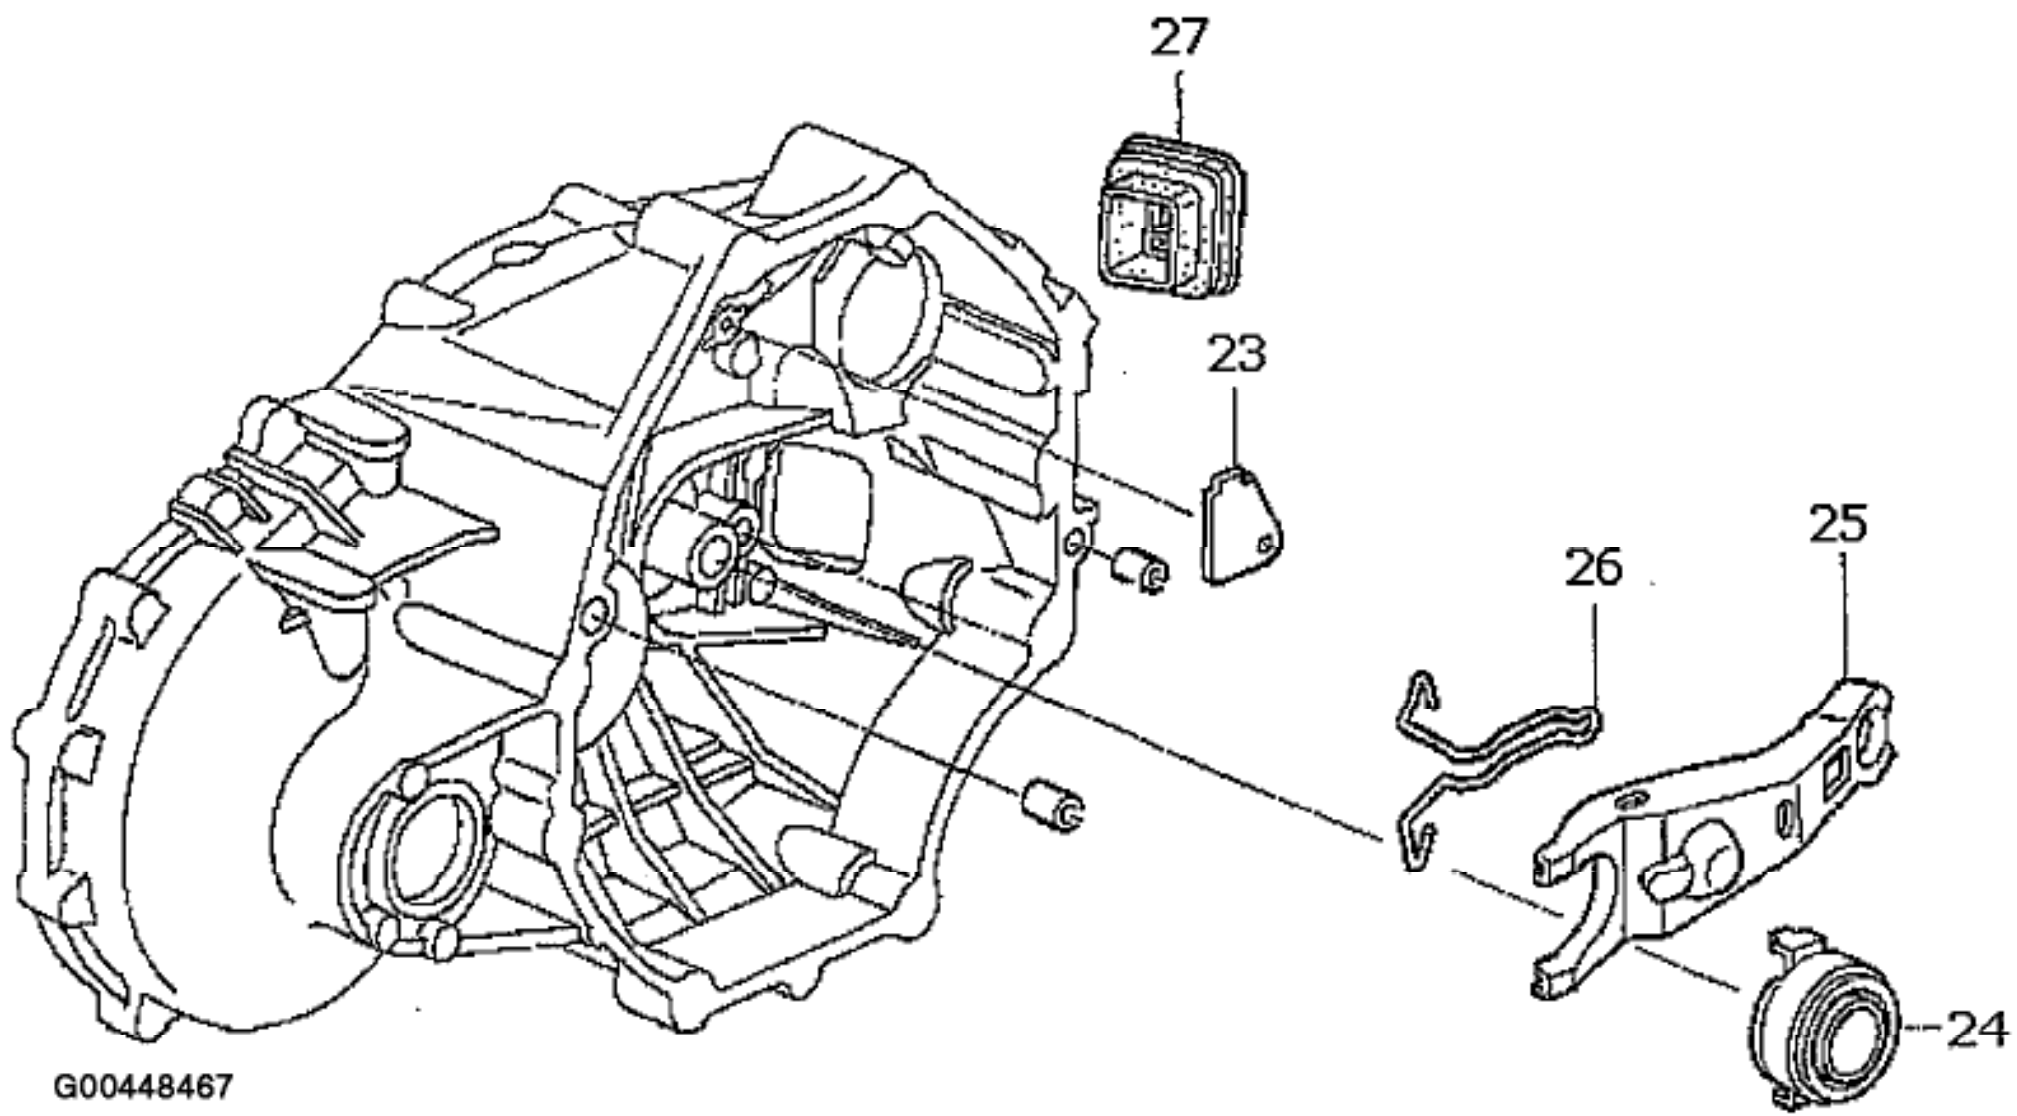

2004-07 Acura TL 3.2L 6 speed
2004-07 Honda Accord 3.0L 6 speed
BK510

G00448495

G00448467

G00448483

G00448487

G00448479

G00448475

G00448471

BK510 Kit Contents

OUR ITEM NR	QTY	MFG ITEM NR	MFG DESC
	1	CR3146	REAR AXLE SEAL
	1	SF06A60	REAR INPUT BEARING
	1	SF06A49	FRONT INPUT BEARING
	1	NK44X72X23	FRONT PINION BEARING
	1	CR5402	SHIFT SHAFT SEAL FRONT
	1	28X43X7	INPUT SEAL
	1	CR09A17H	REAR DIFF BEARING
	1	CR09A16H	FRONT DIFF BEARING
	1	35X54X8	FRONT AXLE SEAL
	1	30BC07S45	REAR PINION BEARING
CR7398	1	CR7398	SHIFT SHAFT SEAL REAR