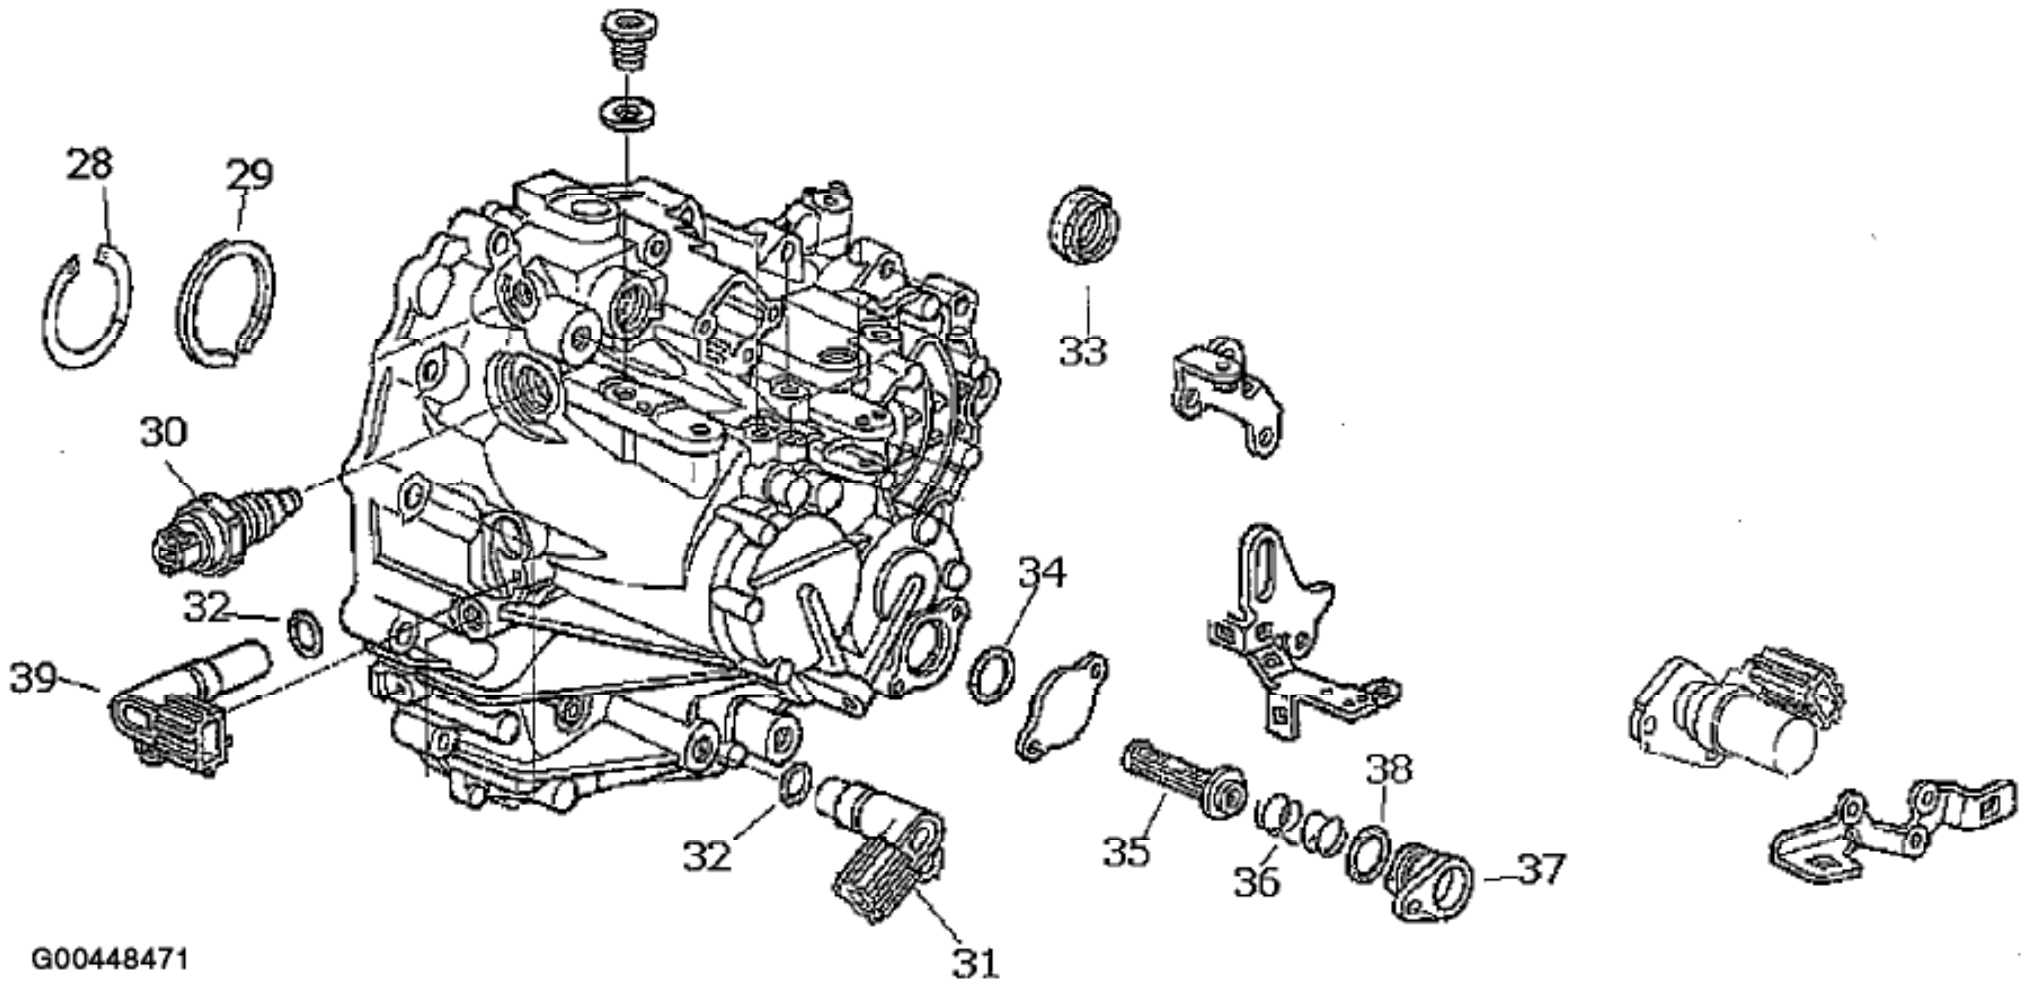

2004-07 Acura TL 3.2L 6 speed
2004-07 Honda Accord 3.0L 6 speed
BK510

G00448495

G00448467

G00448483

G00448487

G00448479

G00448475

G00448471

BK510 Kit Contents

OUR ITEM NR	QTY	MFG ITEM NR	MFG DESC
	1	CR3146	REAR AXLE SEAL
	1	SF06A60	REAR INPUT BEARING
	1	SF06A49	FRONT INPUT BEARING
	1	NK44X72X23	FRONT PINION BEARING
	1	CR5402	SHIFT SHAFT SEAL FRONT
	1	28X43X7	INPUT SEAL
	1	CR09A17H	REAR DIFF BEARING
	1	CR09A16H	FRONT DIFF BEARING
	1	35X54X8	FRONT AXLE SEAL
	1	30BC07S45	REAR PINION BEARING
CR7398	1	CR7398	SHIFT SHAFT SEAL REAR