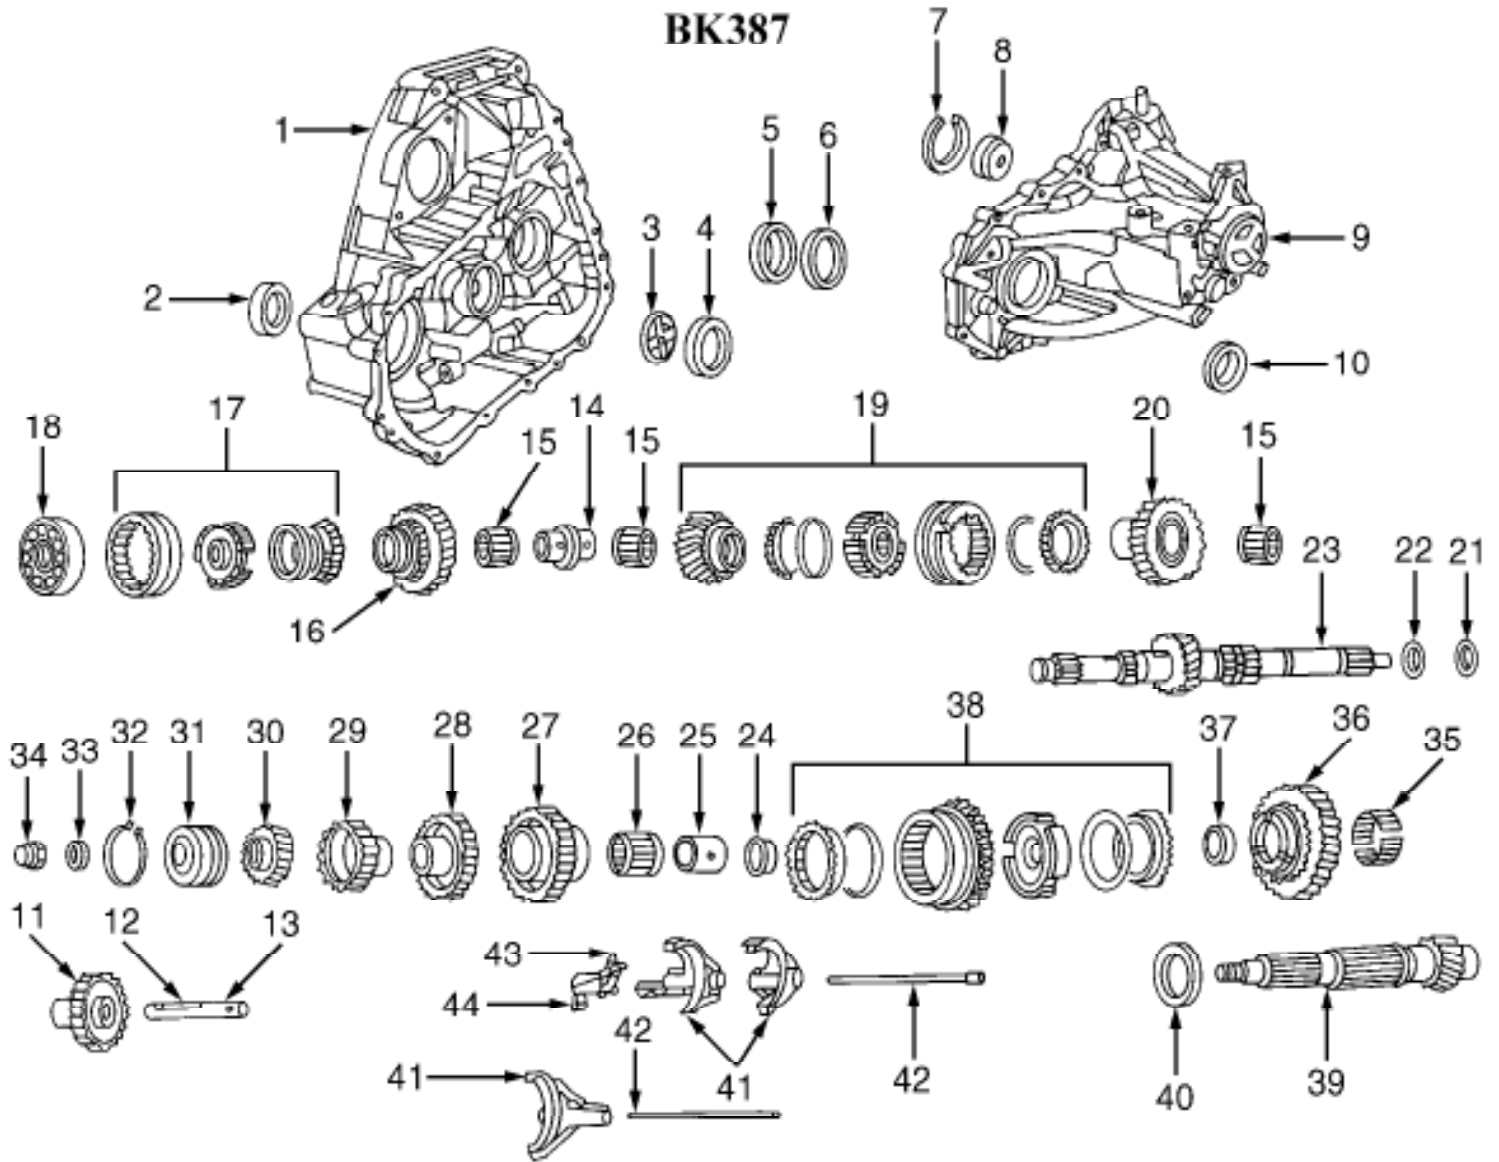

1997-99 Acura CL
BK387

BK387 Kit Contents

OUR ITEM NR	QTY	MFG ITEM NR	MFG DESC
	1	CR7398	SHIFT SHAFT SEAL
	1	TR080802DYA1	DIFF BEARING BELL
	1	SX05A45N	REAR PINION BEARING
	1	SF06A27	REAR INPUT BEARING
	1	RNU080722-2W1	FRONT PINION BEARING
	1	H2-45	SEAL
	1	25/56/19	MIDDLE PINION BEARING
	1	CR2118	INPUT SEAL
	1	CR15835	AXLE SEAL REAR
	1	CR13961	AXLE SEAL BELL
	1	CR08918ST	DIFF BEARING REAR
63/28	1	63/28N	FRONT INPUT BEARING