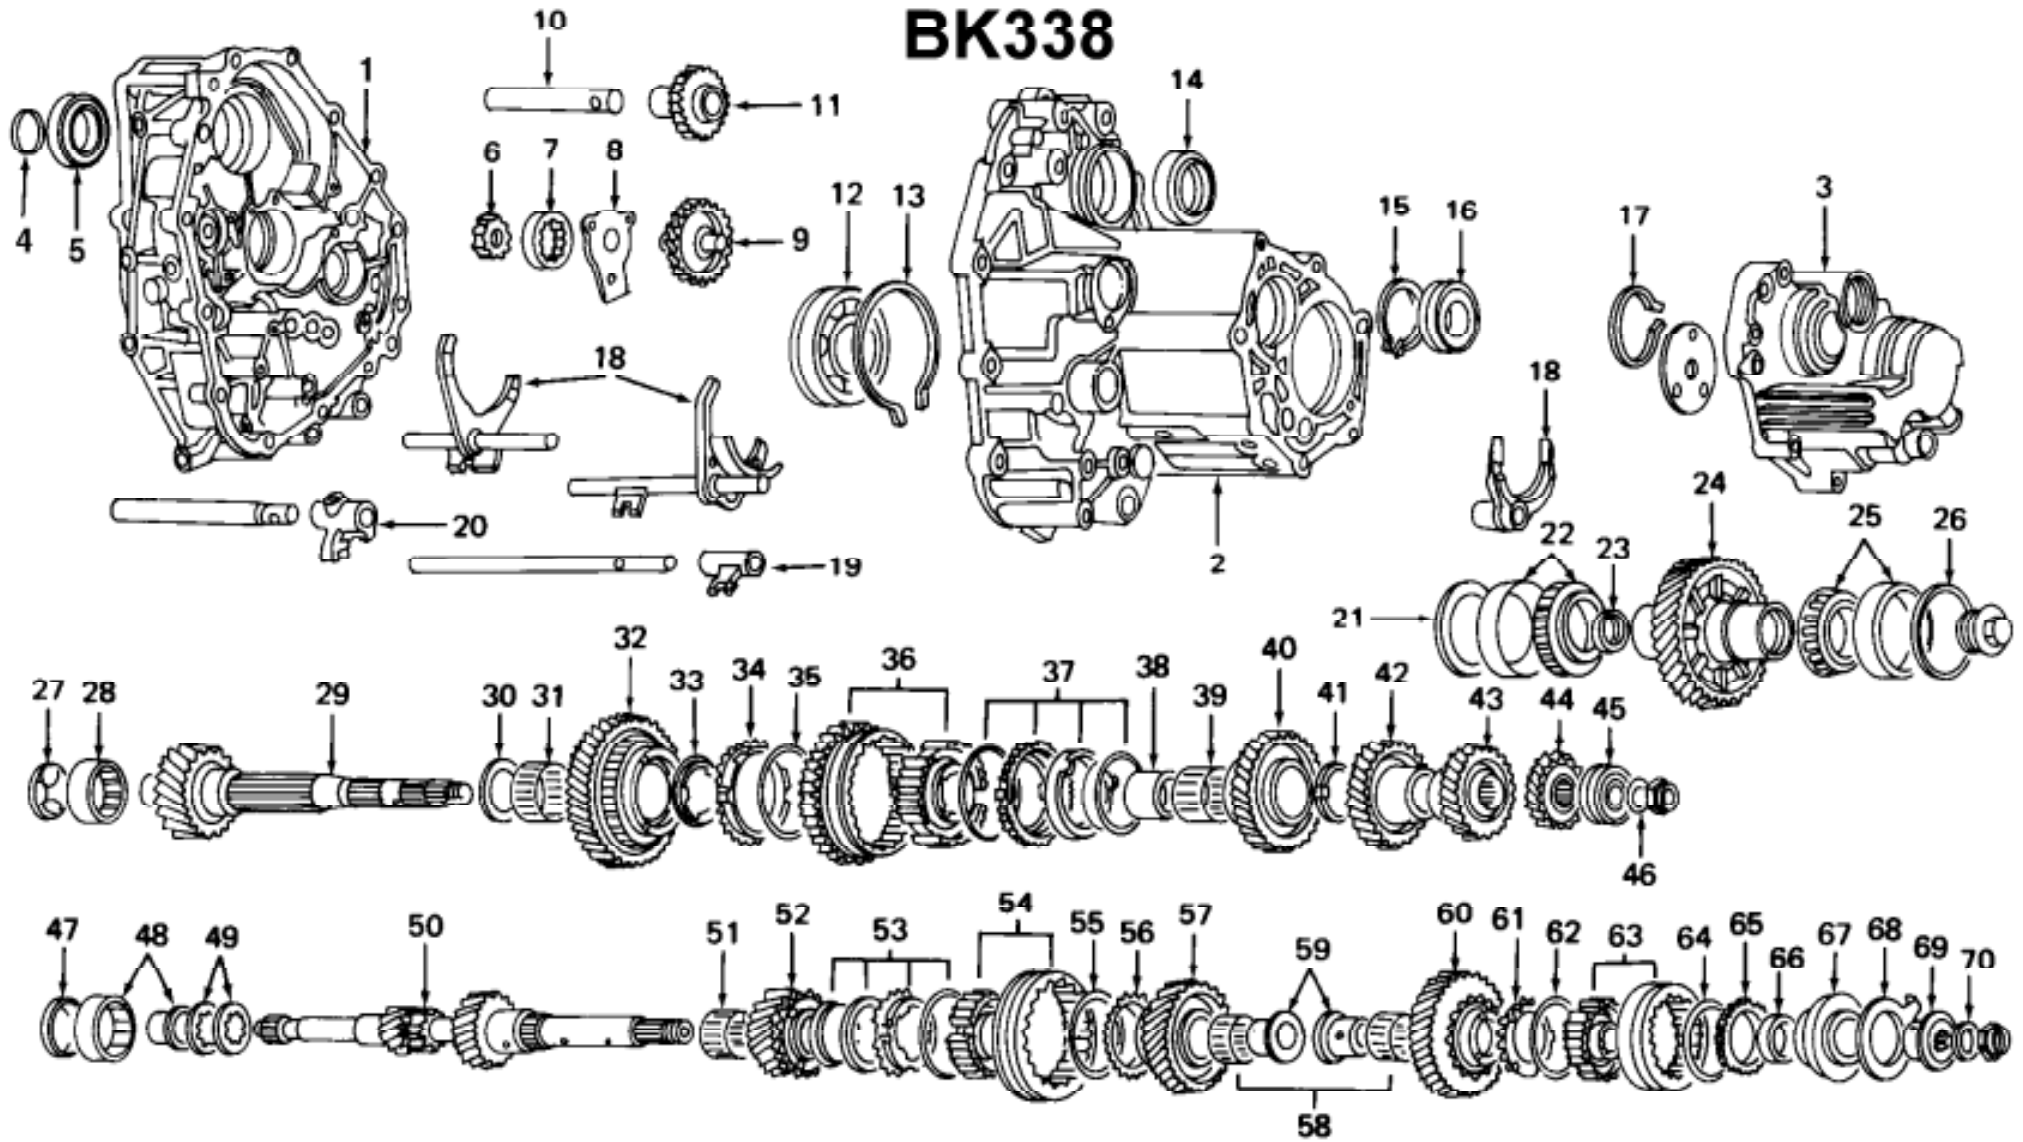

1992-94 Acura Vigor BK338

BK338 Kit Contents

OUR ITEM NR	QTY	MFG ITEM NR	MFG DESC
	1	33427	IDLER SEAL
	1	SC06B07NCS13	BEARING
	1	CR4293	FRONT AXLE SEAL
	1	CR15841	SEAL
	1	CR15825	REAR SXLE SEAL
	1	4T33208CSTPX1	BEARING
	1	4T3208XST	IDLER BEARING
	1	20438	SEAL
	1	33/55/19	FRONT PINION BEARING
	1	32010X	IDLER BEARING
	1	32008	BEARING
	1	28/53/18.2	INPUT BEARING
	1	28/50/21	BEARING
32009XA	2	32009X	BEARING
CR2118	1	CR2118	FRONT SEAL
SX05A45N	1	SX05A45N	BEARING