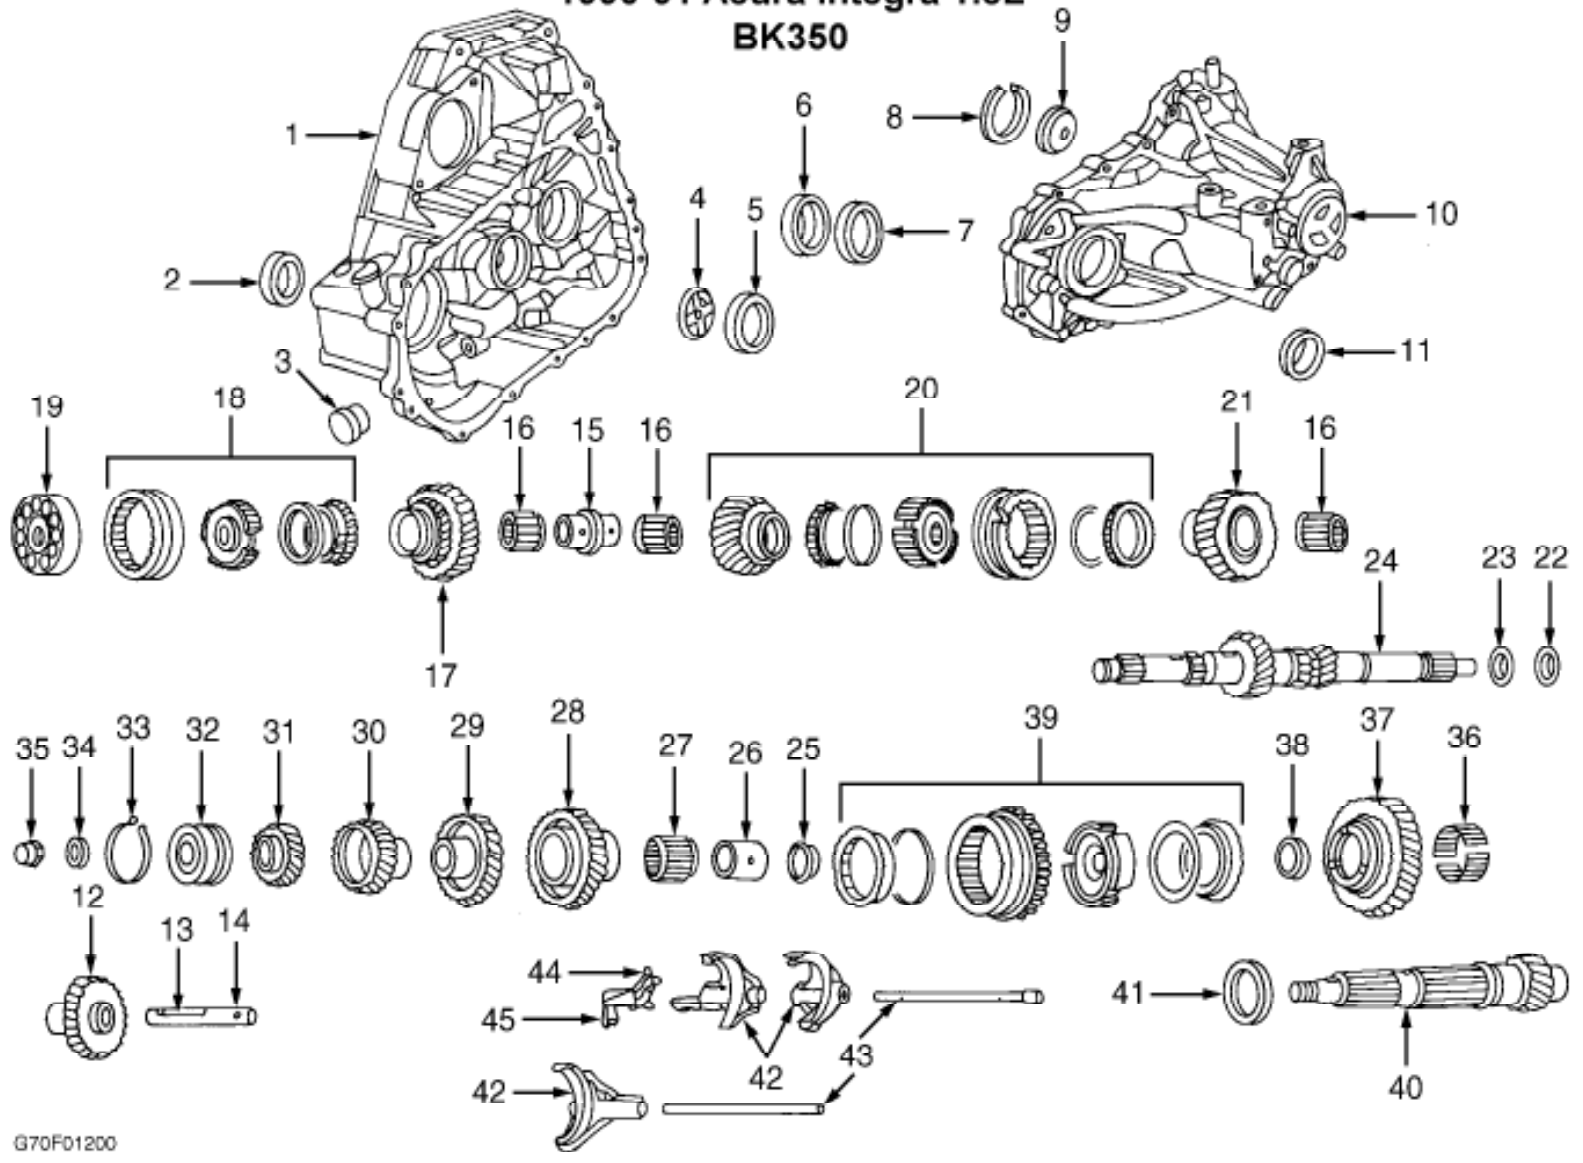

1990-91 Acura Integra 1.8L
BK350

BK350 Kit Contents

OUR ITEM NR	QTY	MFG ITEM NR	MFG DESC
	2	HON-14C	1-2 SYNCHRO RINGS
	1	33/60/20	FRONT PINION BEARING
	1	CR15825	AXLE SEAL
	1	CR15845	AXLE SEAL
	1	SC06A68	FRONT INPUT BEARING
	1	DF0581N	REAR PINION BEARING
	1	GV-45	SHIFT SHAFT SEAL
	3	HON-14A	3-5 SYNCHRO RINGS
6208	2	208	DIFF BEARINGS
CR2118	1	CR2118	INPUT SEAL
SF0499	1	SF0499	REAR INPUT BEARING