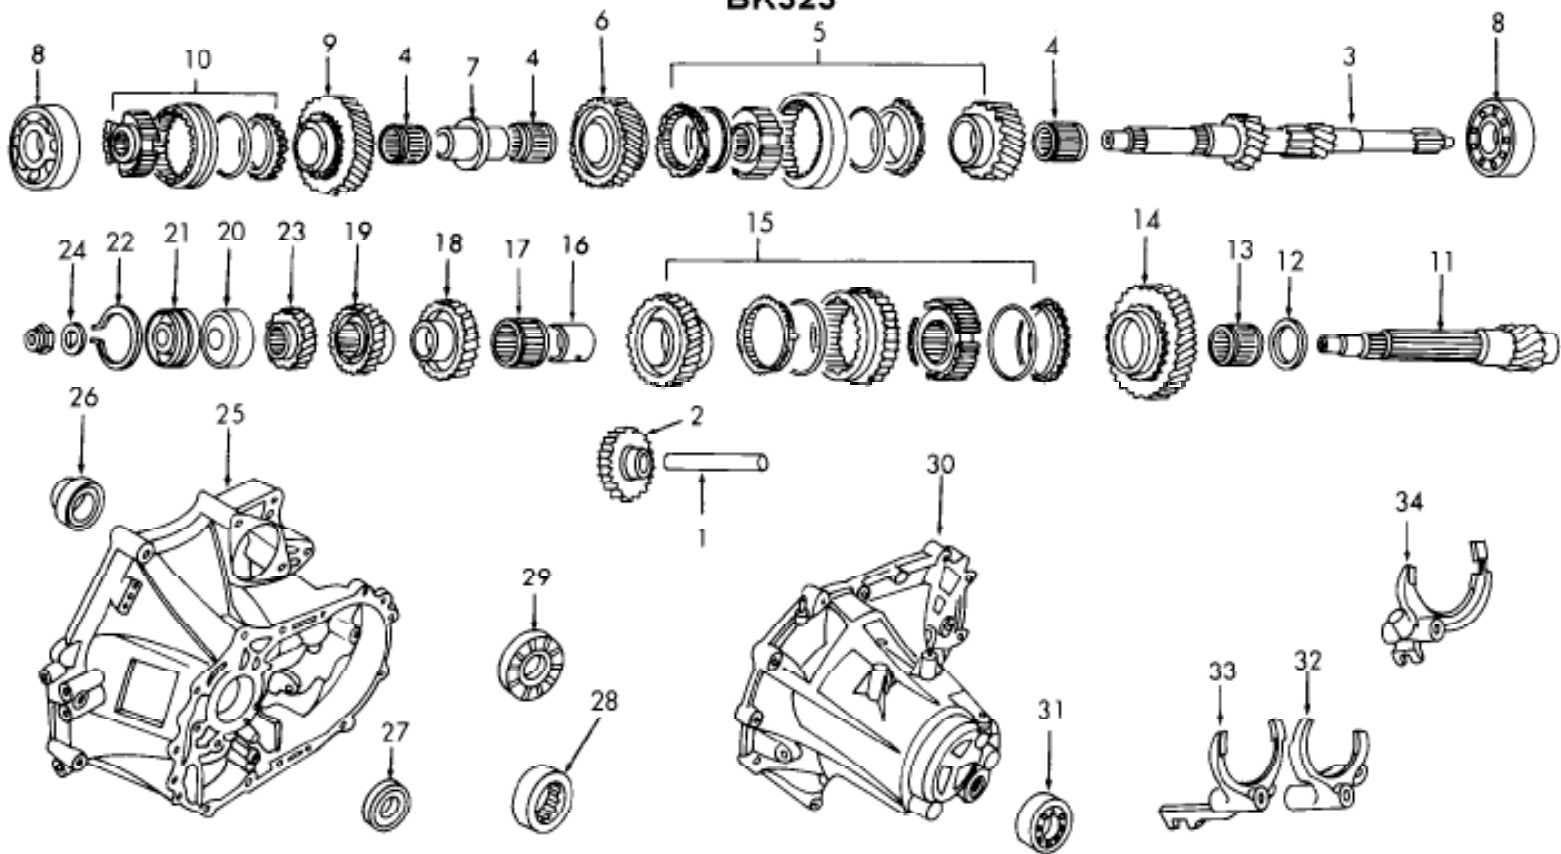

1986-90 Acura Legend
BK323

G70H01201

BK323 Kit Contents

OUR ITEM NR	QTY	MFG ITEM NR	MFG DESC
	1	4T3208XST	DIFF BEARING, REAR (SMALL)
	1	C3-45	SHIFT SHAFT SEAL
	1	CR10927	INPUT SEAL
	2	CR3146	AXLE SEAL
	1	RNU070622-2	FRONT PINION BEARING
	1	SC0690	REAR INPUT BEARING
25/56/19	1	25/56/19	CENTER PINION BEARING
63/28	1	63/28N	FRONT INPUT BEARING
SX05A45N	1	SX05A45N	REAR PINION BEARING
TR080802DYA1	1	TR080802DYA1	DIFF BEARING, BELL (LARGE)