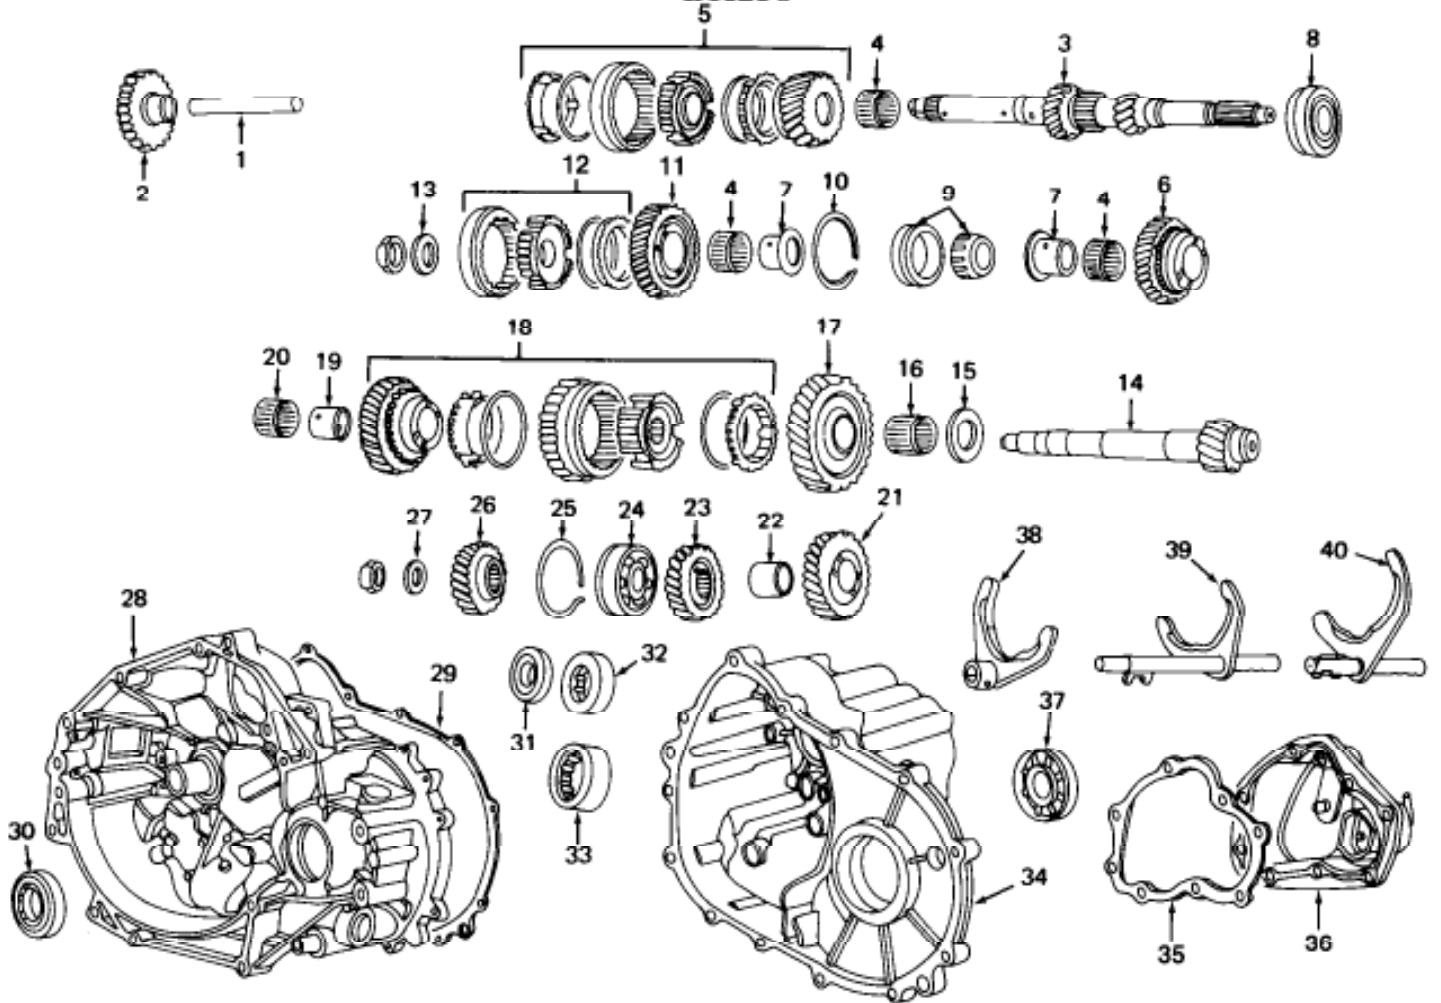

1986-89 Acura Integra 1.6L

BK238

G70B01199

BK238WS Kit Contents

OUR ITEM NR	QTY	MFG ITEM NR	MFG DESC
	1	GK-55	GASKET SET
	1	HON-14B	5TH SYNCHRO RING
	2	HON-14A	3-4 SYNCHRO RINGS
	2	HON-14	1-2 SYNCHRO RINGS
	1	GV-45	SHIFT SHAFT SEAL
	1	SX05A02N	REAR PINION BEARING
	1	CR27427	INPUT SEAL
	1	CR2254	AXLE SEAL, SMALL (BELL)
	1	CR15866	AXLE SEAL , LARGE (REAR CASE)
	1	33/55/21	FRONT PINION BEARING
	1	25/50/20	REAR INPUT BEARING
6208	2	208	DIFF BEARINGS
SC0675PX	1	SC0675	FRONT INPUT BEARING